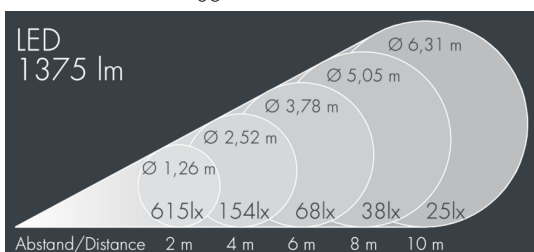

## MonoFlood 2

8 202 266 149

5 × 5,6 W, 1375 lm, 3000 K warm white, DALI, medium wide beam 35°

Customized solutions and modifications are possible: Special RAL, DB or NCS colours as polyester powder coat, luminaires in 2700 K and other colour temperatures and versions for high ambient temperature.

## Specification text

housing made of corrosion-resistant die-cast aluminum AlSi12, polyester powder coated by high-quality and UV-stabilized coating process, Colour: white RAL 9002, all exterior parts are stainless steel, tempered safety glass, anti-reflective coating from 1 side, dark screenprint, silicon gasket, closure with 4 stainless steel screws, for installation on poles Ø 60 - 100 mm, tiltable base made of powder coated aluminum, 2 drilled holes Ø 9 mm, spacing 95 mm, 1 centre hole Ø 13.5 mm, tilt range: 90°, 360° adjustable, cable gland: M16, connecting terminal: 5 pole, precise PMMA optics, integral driver (DALI), CRI > 80, max 2 SDCM, service life L90/B10 > 50.000 h, Beam angle (FWHM): 35°, luminous flux: 1375 lm, wattage: 27 W, delivered lumens 51 lm/W, protection type IP67, protection class I, impact resistance IK09, windage area 0,024 m<sup>2</sup>, dimensions (L×H×W): 165 × 137 × 165 mm, weight 3 kg

## Specification

Wattage	27 W	Beam angle (FWHM)	35°
Delivered lumens	51 lm/W	Housing colour	white RAL 9002
Light source	LED 3000 K	Protection type	IP67
Color Rendering Index	CRI > 80	Protection class	I
Colour tolerance	max 2 SDCM	Impact resistance	IK09
Lifetime ta 25° C	L90/B10 > 50.000 h	Windage area	0,024m <sup>2</sup>
Control gear	DALI	Dimensions	165 × 137 × 165 mm
Input voltage AC	220 – 240 V	Weight	3,00 kg
Input voltage DC	190 – 255 V	Max. ambient temperature ta	40°
Voltage protection	2 kV L/N   2 kV L/PE		
Luminaires per B16A / C16A	50 / 85		