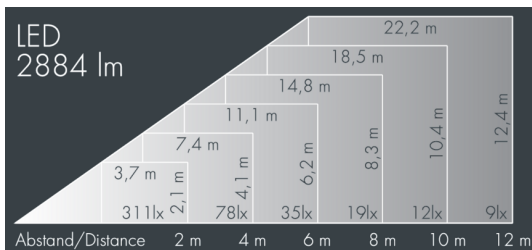

## Monoflood 2

8 202 066 069

28 W, 2884 lm, 3000 K warm white,  
axially symmetrical, narrow beam 55° / 86°

Customized solutions and modifications are possible: Special RAL, DB or NCS colours as polyester powder coat, luminaires in 2700 K and other colour temperatures and versions for high ambient temperature.

## Specification text

housing made of corrosion-resistant die-cast aluminum AlSi12, polyester powder coated by high-quality and UV-stabilized coating process, Colour: white RAL 9002, all exterior parts are stainless steel, tempered safety glass, anti-reflective coating from 1 side, dark screenprint, silicon gasket, closure with 4 stainless steel screws, mounting bracket: 2 drilled holes  $\varnothing$  7 mm, spacing 30 - 40 mm, 1 centre hole  $\varnothing$  17 mm, tilt range: 180°, cable gland: M16, connecting terminal: 3 pole, highly efficient aluminum reflector, integral driver (AC/DC), CRI > 85, 2 SCDM, service life  $L_{90/B_{10}} > 50.000$  h, Beam angle (FWHM): 55° / 86°, luminous flux: 2884 lm, wattage: 28 W, delivered lumens 103 lm/W, protection type IP67, protection class I, impact resistance IK09, windage area 0,026 m<sup>2</sup>, dimensions (LxHxW): 165 x 137 x 165 mm, weight 2.8 kg

## Specification

Wattage	28 W	Beam angle (FWHM)	55° / 86°
Delivered lumens	103 lm/W	Housing colour	white RAL 9002
Light source	LED 3000 K	Protection type	IP67
Color Rendering Index	CRI > 85	Protection class	I
Colour tolerance	2 SCDM	Impact resistance	IK09
Lifetime ta 25° C	$L_{90/B_{10}} > 50.000$ h	Windage area	0,026m <sup>2</sup>
Control gear	on / off	Dimensions	165 x 137 x 165 mm
Input voltage AC	220 – 240 V	Weight	2,80 kg
Input voltage DC	195 – 255 V	Max. ambient temperature ta	35°
Voltage protection	4 kV L/N   2 kV L/PE		
Luminaires per B16A / C16A	44 / 74		