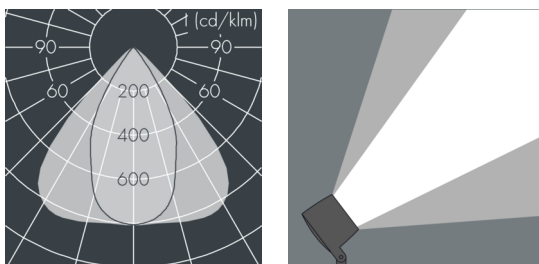

## Monoflood 2

8 202 066 069

28 W, 2884 lm, 3000 K warm white,  
axially symmetrical, narrow beam 55° / 86°

Customized solutions and modifications are possible: Special RAL, DB or NCS colours as polyester powder coat, luminaires in 2700 K and other colour temperatures and versions for high ambient temperature.

## Specification text

housing made of corrosion-resistant die-cast aluminum AlSi12, polyester powder coated by high-quality and UV-stabilized coating process, Colour: white RAL 9002, all exterior parts are stainless steel, tempered safety glass, anti-reflective coating from 1 side, dark screenprint, silicon gasket, closure with 4 stainless steel screws, mounting bracket: 2 drilled holes  $\varnothing$  7 mm, spacing 30 - 40 mm, 1 centre hole  $\varnothing$  17 mm, tilt range: 180°, cable gland: M16, connecting terminal: 3 pole, highly efficient aluminum reflector, integral driver (AC/DC), CRI > 85, 2 SCDM, service life  $L_{90/B_{10}} > 50.000$  h, Beam angle (FWHM): 55° / 86°, luminous flux: 2884 lm, wattage: 28 W, delivered lumens 103 lm/W, protection type IP67, protection class I, impact resistance IK09, windage area 0,026 m<sup>2</sup>, dimensions (LxHxW): 165 x 137 x 165 mm, weight 2.8 kg

## Specification

Wattage	28 W	Beam angle (FWHM)	55° / 86°
Delivered lumens	103 lm/W	Housing colour	white RAL 9002
Light source	LED 3000 K	Protection type	IP67
Color Rendering Index	CRI > 85	Protection class	I
Colour tolerance	2 SCDM	Impact resistance	IK09
Lifetime ta 25° C	$L_{90/B_{10}} > 50.000$ h	Windage area	0,026m <sup>2</sup>
Control gear	on / off	Dimensions	165 x 137 x 165 mm
Input voltage AC	220 – 240 V	Weight	2,80 kg
Input voltage DC	195 – 255 V	Max. ambient temperature ta	35°
Voltage protection	4 kV L/N   2 kV L/PE		
Luminaires per B16A / C16A	44 / 74		