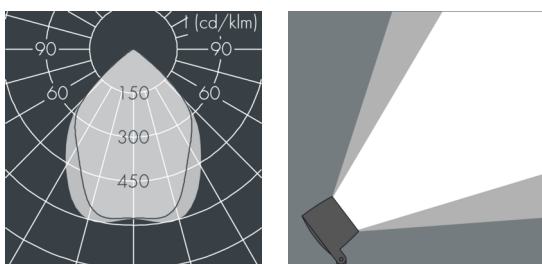

## MonoFlood 1

8 201 056 159

14 W, 1437 lm, 3000 K warm white, DALI, axially symmetrical wide beam 85° / 83°

Customized solutions and modifications are possible: Special RAL, DB or NCS colours as polyester powder coat, luminaires in 2700 K and other colour temperatures and versions for high ambient temperature.

## Specification text

housing made of corrosion-resistant die-cast aluminum AlSi12, polyester powder coated by high-quality and UV-stabilized coating process, Colour: silver grey, all exterior parts are stainless steel, tempered safety glass, anti-reflective coating from 1 side, dark screenprint, silicon gasket, closure with 4 stainless steel screws, mounting bracket: 1 elongated hole  $\varnothing$  7 mm, spacing 18 mm, 1 centre hole  $\varnothing$  8.5 mm, tilt range: 180°, cable gland: M16, connecting terminal: 5 pole, highly efficient aluminum reflector, integral driver (DALI), CRI > 80, max 2 SDCM, service life L90/B10 > 50.000 h, Beam angle (FWHM): 85° / 83°, luminous flux: 1437 lm, wattage: 14 W, delivered lumens 106 lm/W, protection type IP67, protection class I, impact resistance IK08, windage area 0,01 m<sup>2</sup>, dimensions (L×H×W): 105 × 88 × 105 mm, weight 1.1 kg

## Specification

Wattage	14 W	Beam angle (FWHM)	85° / 83°
Delivered lumens	106 lm/W	Housing colour	silver grey
Light source	LED 3000 K	Power supply cable	$\varnothing$ 5 – 9 mm
Color Rendering Index	CRI > 80	Protection type	IP67
Colour tolerance	max 2 SDCM	Protection class	I
Lifetime ta 25° C	L90/B10 > 50.000 h	Impact resistance	IK08
Control gear	DALI	Windage area	0,01m <sup>2</sup>
Input voltage AC	220 – 240 V	Dimensions	105 × 88 × 105 mm
Input voltage DC	220 – 240 V	Weight	1,10 kg
Voltage protection	2 kV L/N   4 kV L/PE	Max. ambient temperature ta	45°
Luminaires per B16A / C16A	50 / 50		