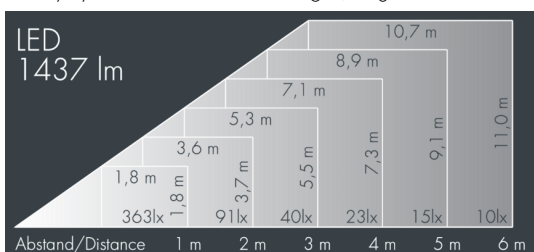

## MonoFlood 1

8 201 056 159

14 W, 1437 lm, 3000 K warm white, DALI, axially symmetrical wide beam 85° / 83°

Customized solutions and modifications are possible: Special RAL, DB or NCS colours as polyester powder coat, luminaires in 2700 K and other colour temperatures and versions for high ambient temperature.

## Specification text

housing made of corrosion-resistant die-cast aluminum AlSi12, polyester powder coated by high-quality and UV-stabilized coating process, Colour: silver grey, all exterior parts are stainless steel, tempered safety glass, anti-reflective coating from 1 side, dark screenprint, silicon gasket, closure with 4 stainless steel screws, mounting bracket: 1 elongated hole  $\varnothing$  7 mm, spacing 18 mm, 1 centre hole  $\varnothing$  8.5 mm, tilt range: 180°, cable gland: M16, connecting terminal: 5 pole, highly efficient aluminum reflector, integral driver (DALI), CRI > 80, max 2 SDCM, service life L90/B10 > 50.000 h, Beam angle (FWHM): 85° / 83°, luminous flux: 1437 lm, wattage: 14 W, delivered lumens 106 lm/W, protection type IP67, protection class I, impact resistance IK08, windage area 0,01 m<sup>2</sup>, dimensions (L×H×W): 105 × 88 × 105 mm, weight 1.1 kg

## Specification

Wattage	14 W	Beam angle (FWHM)	85° / 83°
Delivered lumens	106 lm/W	Housing colour	silver grey
Light source	LED 3000 K	Power supply cable	$\varnothing$ 5 – 9 mm
Color Rendering Index	CRI > 80	Protection type	IP67
Colour tolerance	max 2 SDCM	Protection class	I
Lifetime ta 25° C	L90/B10 > 50.000 h	Impact resistance	IK08
Control gear	DALI	Windage area	0,01m <sup>2</sup>
Input voltage AC	220 – 240 V	Dimensions	105 × 88 × 105 mm
Input voltage DC	220 – 240 V	Weight	1,10 kg
Voltage protection	2 kV L/N   4 kV L/PE	Max. ambient temperature ta	45°
Luminaires per B16A / C16A	50 / 50		