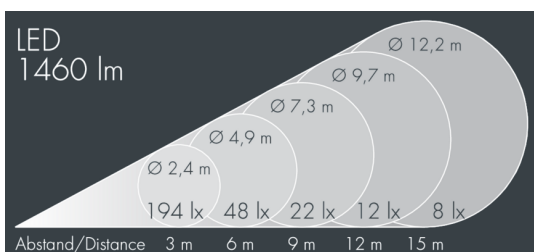

## Monocube 3

8 263 256 359

9 × 2,5 W, 1460 lm, 3000 K warm white, Casambi, wide beam 44°

Customized solutions and modifications are possible: Special RAL, DB or NCS colours as polyester powder coat, luminaires in 2700 K and other colour temperatures and versions for high ambient temperature.

## Specification text

housing made of corrosion-resistant die-cast aluminum AlSi12, polyester powder coated by high-quality and UV-stabilized coating process, Colour: silver grey, all exterior parts are stainless steel, tempered safety glass, anti-reflective coating from 1 side, dark screenprint, silicon gasket, closure with 4 stainless steel screws, for installation on poles Ø 60 - 100 mm, tiltable base made of powder coated aluminum, 2 drilled holes Ø 9 mm, spacing 95 mm, 1 centre hole Ø 13,5 mm, tilt range: 90°, 360° adjustable, cable gland: M20, connecting terminal: 3 pole, precise PMMA optics, integral driver (Casambi), CRI > 80, max 2 SDCM, service life L90/B10 > 50.000 h, Beam angle (FWHM): 44°, luminous flux: 1460 lm, wattage: 23 W, delivered lumens 63 lm/W, protection type IP65, protection class I, impact resistance IK08, windage area 0,016 m<sup>2</sup>, dimensions (L×H×W): 126 × 97 × 126 mm, weight 1.8 kg

## Specification

Wattage	23 W	Beam angle (FWHM)	44°
Delivered lumens	63 lm/W	Housing colour	silver grey
Light source	LED 3000 K	Power supply cable	Ø 6 – 13 mm
Color Rendering Index	CRI > 80	Protection type	IP65
Colour tolerance	max 2 SDCM	Protection class	I
Lifetime ta 25° C	L90/B10 > 50.000 h	Impact resistance	IK08
Control gear	Casambi	Windage area	0,016m <sup>2</sup>
Input voltage AC	220 – 240 V	Dimensions	126 × 97 × 126 mm
Input voltage DC	220 – 240 V	Weight	1,80 kg
Voltage protection	4 kV L/N   2 kV L/PE	Max. ambient temperature ta	30°
Luminaires per B16A / C16A	44 / 74		