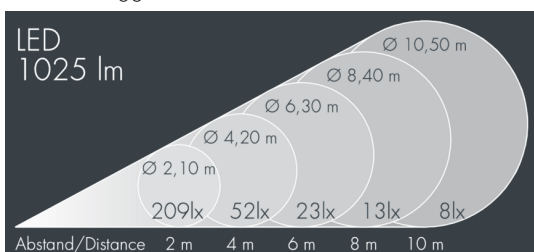

## Metaspot 1

8 245 257 159

15 W, 1025 lm, 2700 K warm white, DALI,  
wide beam 55°

Customized solutions and modifications are possible: Special RAL, DB or NCS colours as polyester powder coat, luminaires in 2700 K and other colour temperatures and versions for high ambient temperature.

## Specification text

housing made of corrosion-resistant die-cast aluminum AlSi12, polyester powder coated by high-quality and UV-stabilized coating process, Colour: silver grey, all exterior parts are stainless steel, tempered safety glass, anti-reflective coating from 1 side, dark screenprint, silicon gasket, tool-free twist closure, for installation on poles Ø 60 - 100 mm, tiltable base made of powder coated aluminum, 2 drilled holes Ø 9 mm, spacing 95 mm, 1 centre hole Ø 40 mm, tilt range: 90°, 360° adjustable, cable gland: M16, connecting terminal: 5 pole, light source completely shielded, high gloss aluminium reflector, integral, dimmable driver (DALI), CRI > 80, 3, service life L80/B10 > 50.000 h, Beam angle (FWHM): 55°, luminous flux: 1025 lm, wattage: 15 W, delivered lumens 67 lm/W, protection type IP65, protection class II, impact resistance IK08, windage area 0,026 m<sup>2</sup>, dimensions: Ø 124 mm, width 180 mm, weight 2.1 kg

## Specification

Wattage	15 W	Beam angle (FWHM)	55°
Delivered lumens	67 lm/W	Housing colour	silver grey
Light source	LED 2700 K	Power supply cable	Ø 6 – 11 mm
Color Rendering Index	CRI > 80	Protection type	IP65
Colour tolerance	3	Protection class	II
Lifetime ta 25° C	L80/B10 > 50.000 h	Impact resistance	IK08
Control gear	DALI	Windage area	0,026m <sup>2</sup>
Input voltage AC	220 – 240 V	Dimensions	Ø 124 mm, width 180 mm
Input voltage DC	220 – 240 V	Weight	2,10 kg
Voltage protection	2 kV L/N   4 kV L/PE	Max. ambient temperature ta	40°
Luminaires per B16A / C16A	50 / 85		