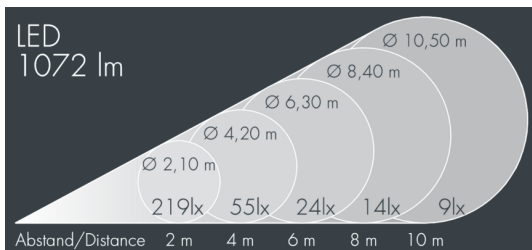

## Metaspot 1

8 245 066 159

15 W, 1072 lm, 3000 K warm white, DALI, wide beam 55°

Customized solutions and modifications are possible: Special RAL, DB or NCS colours as polyester powder coat, luminaires in 2700 K and other colour temperatures and versions for high ambient temperature.

## Specification text

housing made of corrosion-resistant die-cast aluminum AlSi12, polyester powder coated by high-quality and UV-stabilized coating process, Colour: white RAL 9002, all exterior parts are stainless steel, tempered safety glass, anti-reflective coating from 1 side, dark screenprint, silicon gasket, tool-free twist closure, mounting bracket: 2 drilled holes  $\varnothing$  9 mm, spacing 40 mm, 1 centre hole  $\varnothing$  14 mm, tilt range: 180°, cable gland: M16, connecting terminal: 5 pole, light source completely shielded, high gloss aluminium reflector, integral, dimmable driver (DALI), CRI > 80, 3, service life L80/B10 > 50.000 h, Beam angle (FWHM): 55°, luminous flux: 1072 lm, wattage: 15 W, delivered lumens 71 lm/W, protection type IP65, protection class II, impact resistance IK08, windage area 0,023 m<sup>2</sup>, dimensions:  $\varnothing$  124 mm, width 180 mm, weight 2.1 kg

## Specification

Wattage	15 W	Beam angle (FWHM)	55°
Delivered lumens	71 lm/W	Housing colour	white RAL 9002
Light source	LED 3000 K	Power supply cable	$\varnothing$ 6 – 11 mm
Color Rendering Index	CRI > 80	Protection type	IP65
Colour tolerance	3	Protection class	II
Lifetime ta 25° C	L80/B10 > 50.000 h	Impact resistance	IK08
Control gear	DALI	Windage area	0,023m <sup>2</sup>
Input voltage AC	220 – 240 V	Dimensions	$\varnothing$ 124 mm, width 180 mm
Input voltage DC	220 – 240 V	Weight	2,10 kg
Voltage protection	2 kV L/N   4 kV L/PE	Max. ambient temperature ta	40°
Luminaires per B16A / C16A	50 / 85		