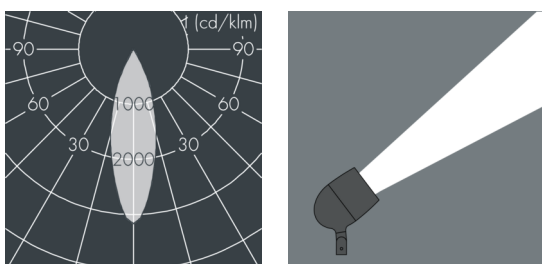

## Metaspot 1

8 245 057 149

15 W, 1067 lm, 2700 K warm white, DALI, medium wide beam 31°

Customized solutions and modifications are possible: Special RAL, DB or NCS colours as polyester powder coat, luminaires in 2700 K and other colour temperatures and versions for high ambient temperature.

## Specification text

housing made of corrosion-resistant die-cast aluminum AlSi12, polyester powder coated by high-quality and UV-stabilized coating process, Colour: silver grey, all exterior parts are stainless steel, tempered safety glass, anti-reflective coating from 1 side, dark screenprint, silicon gasket, tool-free twist closure, mounting bracket: 2 drilled holes  $\varnothing$  9 mm, spacing 40 mm, 1 centre hole  $\varnothing$  14 mm, tilt range: 180°, cable gland: M16, connecting terminal: 5 pole, light source completely shielded, high gloss aluminium reflector, integral, dimmable driver (DALI), CRI > 80, 3, service life L80/B10 > 50.000 h, Beam angle (FWHM): 31°, luminous flux: 1067 lm, wattage: 15 W, delivered lumens 71 lm/W, protection type IP65, protection class II, impact resistance IK08, windage area 0,023 m<sup>2</sup>, dimensions:  $\varnothing$  124 mm, width 180 mm, weight 2.1 kg