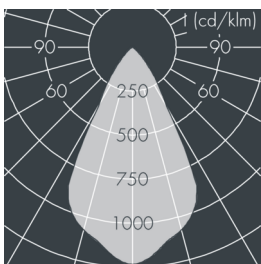

## Metaspot 1

8 245 056 059

15 W, 1072 lm, 3000 K warm white,  
wide beam 55°

Customized solutions and modifications are possible: Special RAL, DB or NCS colours as polyester powder coat, luminaires in 2700 K and other colour temperatures and versions for high ambient temperature.

## Specification text

housing made of corrosion-resistant die-cast aluminum AlSi12, polyester powder coated by high-quality and UV-stabilized coating process, Colour: silver grey, all exterior parts are stainless steel, tempered safety glass, anti-reflective coating from 1 side, dark screenprint, silicon gasket, tool-free twist closure, mounting bracket: 2 drilled holes  $\varnothing$  9 mm, spacing 40 mm, 1 centre hole  $\varnothing$  14 mm, tilt range: 180°, cable gland: M16, connecting terminal: 3 pole, light source completely shielded, high gloss aluminium reflector, integral driver (AC/DC), CRI > 80, 3, service life L80/B10 > 50.000 h, Beam angle (FWHM): 55°, luminous flux: 1072 lm, wattage: 15 W, delivered lumens 71 lm/W, protection type IP65, protection class II, impact resistance IK08, windage area 0,023 m<sup>2</sup>, dimensions:  $\varnothing$  124 mm, width 180 mm, weight 2.1 kg

## Specification

Wattage	15 W	Beam angle (FWHM)	55°
Delivered lumens	71 lm/W	Housing colour	silver grey
Light source	LED 3000 K	Power supply cable	$\varnothing$ 6 – 11 mm
Color Rendering Index	CRI > 80	Protection type	IP65
Colour tolerance	3	Protection class	II
Lifetime ta 25° C	L80/B10 > 50.000 h	Impact resistance	IK08
Control gear	on / off	Windage area	0,023m <sup>2</sup>
Input voltage AC	220 – 240 V	Dimensions	$\varnothing$ 124 mm, width 180 mm
Input voltage DC	220 – 240 V	Weight	2,10 kg
Voltage protection	2 kV L/N   4 kV L/PE	Max. ambient temperature ta	40°
Luminaires per B16A / C16A	50 / 85		