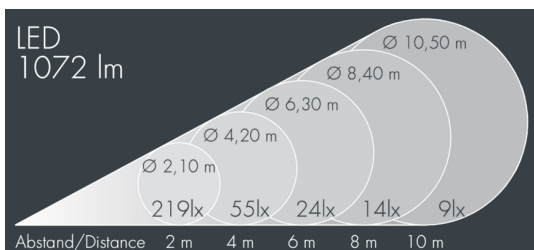

## Metaspot 1

8 245 056 059

15 W, 1072 lm, 3000 K warm white,  
wide beam 55°

Customized solutions and modifications are possible: Special RAL, DB or NCS colours as polyester powder coat, luminaires in 2700 K and other colour temperatures and versions for high ambient temperature.

## Specification text

housing made of corrosion-resistant die-cast aluminum AlSi12, polyester powder coated by high-quality and UV-stabilized coating process, Colour: silver grey, all exterior parts are stainless steel, tempered safety glass, anti-reflective coating from 1 side, dark screenprint, silicon gasket, tool-free twist closure, mounting bracket: 2 drilled holes  $\varnothing$  9 mm, spacing 40 mm, 1 centre hole  $\varnothing$  14 mm, tilt range: 180°, cable gland: M16, connecting terminal: 3 pole, light source completely shielded, high gloss aluminium reflector, integral driver (AC/DC), CRI > 80, 3, service life L80/B10 > 50.000 h, Beam angle (FWHM): 55°, luminous flux: 1072 lm, wattage: 15 W, delivered lumens 71 lm/W, protection type IP65, protection class II, impact resistance IK08, windage area 0,023 m<sup>2</sup>, dimensions:  $\varnothing$  124 mm, width 180 mm, weight 2.1 kg

## Specification

Wattage	15 W	Beam angle (FWHM)	55°
Delivered lumens	71 lm/W	Housing colour	silver grey
Light source	LED 3000 K	Power supply cable	$\varnothing$ 6 – 11 mm
Color Rendering Index	CRI > 80	Protection type	IP65
Colour tolerance	3	Protection class	II
Lifetime ta 25° C	L80/B10 > 50.000 h	Impact resistance	IK08
Control gear	on / off	Windage area	0,023m <sup>2</sup>
Input voltage AC	220 – 240 V	Dimensions	$\varnothing$ 124 mm, width 180 mm
Input voltage DC	220 – 240 V	Weight	2,10 kg
Voltage protection	2 kV L/N   4 kV L/PE	Max. ambient temperature ta	40°
Luminaires per B16A / C16A	50 / 85		