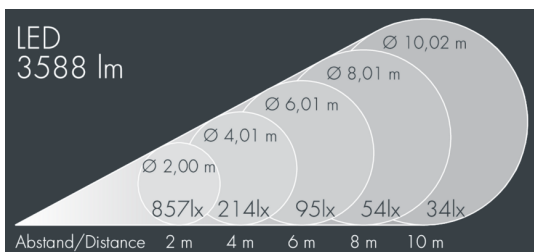

Metaspot 2

8 242 256 159

35 W, 3588 lm, 3000 K warm white, DALI,
wide beam 53°

Customized solutions and modifications are possible: Special RAL, DB or NCS colours as polyester powder coat, luminaires in 2700 K and other colour temperatures and versions for high ambient temperature.

Specification text

housing made of corrosion-resistant die-cast aluminum AlSi12, polyester powder coated by high-quality and UV-stabilized coating process, Colour: silver grey, all exterior parts are stainless steel, tempered safety glass, anti-reflective coating from 1 side, dark screenprint, silicon gasket, tool-free twist closure, for installation on poles Ø 60 - 100 mm, tiltable base made of powder coated aluminum, 2 drilled holes Ø 9 mm, spacing 95 mm, 1 centre hole Ø 40 mm, tilt range: 90°, 360° adjustable, cable gland: M20, connecting terminal: 5 pole, light source completely shielded, high gloss aluminium reflector, integral, dimmable driver (DALI), CRI > 80, 3, service life L90/B10 > 50.000 h, Beam angle (FWHM): 53°, luminous flux: 3588 lm, wattage: 35 W, delivered lumens 103 lm/W, protection type IP65, protection class I, impact resistance IK08, windage area 0,042 m², dimensions: Ø 176 mm, width 245 mm, weight 3.6 kg

Specification

Wattage	35 W	Beam angle (FWHM)	53°
Delivered lumens	103 lm/W	Housing colour	silver grey
Light source	LED 3000 K	Power supply cable	Ø 6 – 11 mm
Color Rendering Index	CRI > 80	Protection type	IP65
Colour tolerance	3	Protection class	I
Lifetime ta 25° C	L90/B10 > 50.000 h	Impact resistance	IK08
Control gear	DALI	Windage area	0,042m ²
Input voltage AC	220 – 240 V	Dimensions	Ø 176 mm, width 245 mm
Input voltage DC	220 – 240 V	Weight	3,60 kg
Voltage protection	6 kV L/N 10 kV L/PE	Max. ambient temperature ta	45°
Luminaires per B16A / C16A	16 / 33		