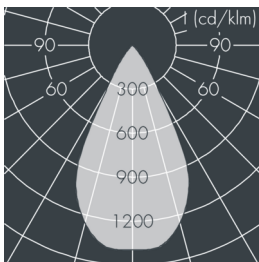

Metaspot 2

8 242 256 159

35 W, 3588 lm, 3000 K warm white, DALI,
wide beam 53°

Customized solutions and modifications are possible: Special RAL, DB or NCS colours as polyester powder coat, luminaires in 2700 K and other colour temperatures and versions for high ambient temperature.

Specification text

housing made of corrosion-resistant die-cast aluminum AlSi12, polyester powder coated by high-quality and UV-stabilized coating process, Colour: silver grey, all exterior parts are stainless steel, tempered safety glass, anti-reflective coating from 1 side, dark screenprint, silicon gasket, tool-free twist closure, for installation on poles Ø 60 - 100 mm, tiltable base made of powder coated aluminum, 2 drilled holes Ø 9 mm, spacing 95 mm, 1 centre hole Ø 40 mm, tilt range: 90°, 360° adjustable, cable gland: M20, connecting terminal: 5 pole, light source completely shielded, high gloss aluminium reflector, integral, dimmable driver (DALI), CRI > 80, 3, service life L90/B10 > 50.000 h, Beam angle (FWHM): 53°, luminous flux: 3588 lm, wattage: 35 W, delivered lumens 103 lm/W, protection type IP65, protection class I, impact resistance IK08, windage area 0,042 m², dimensions: Ø 176 mm, width 245 mm, weight 3.6 kg

Specification

Wattage	35 W	Beam angle (FWHM)	53°
Delivered lumens	103 lm/W	Housing colour	silver grey
Light source	LED 3000 K	Power supply cable	Ø 6 – 11 mm
Color Rendering Index	CRI > 80	Protection type	IP65
Colour tolerance	3	Protection class	I
Lifetime ta 25° C	L90/B10 > 50.000 h	Impact resistance	IK08
Control gear	DALI	Windage area	0,042m ²
Input voltage AC	220 – 240 V	Dimensions	Ø 176 mm, width 245 mm
Input voltage DC	220 – 240 V	Weight	3,60 kg
Voltage protection	6 kV L/N 10 kV L/PE	Max. ambient temperature ta	45°
Luminaires per B16A / C16A	16 / 33		