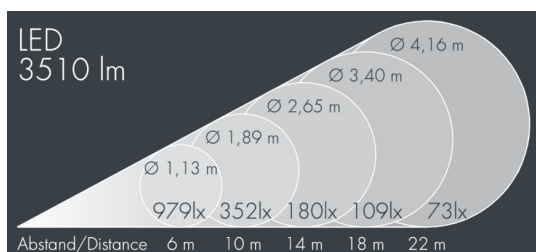

Metaspot 2

8 242 246 219

35 W, 3525 lm, 3000 K warm white, DALI D4i, narrow beam 10°

Customized solutions and modifications are possible: Special RAL, DB or NCS colours as polyester powder coat, luminaires in 2700 K and other colour temperatures and versions for high ambient temperature.

Specification text

housing made of corrosion-resistant die-cast aluminum AlSi12, polyester powder coated by high-quality and UV-stabilized coating process, Colour: black RAL 7021, all exterior parts are stainless steel, tempered safety glass, anti-reflective coating from 1 side, dark screenprint, silicon gasket, tool-free twist closure, for installation on poles Ø 60 - 100 mm, tiltable base made of powder coated aluminum, 2 drilled holes Ø 9 mm, spacing 95 mm, 1 centre hole Ø 40 mm, tilt range: 90°, 360° adjustable, cable gland: M20, connecting terminal: 5 pole, light source completely shielded, high gloss aluminium reflector, integral driver (DALI D4i), CRI > 80, 3, service life L90/B10 > 50.000 h, Beam angle (FWHM): 10°, luminous flux: 3525 lm, wattage: 35 W, delivered lumens 101 lm/W, protection type IP65, protection class I, impact resistance IK08, windage area 0,042 m², dimensions: Ø 176 mm, width 244 mm, weight 3.6 kg

Specification

Wattage	35 W	Beam angle (FWHM)	10°
Delivered lumens	101 lm/W	Housing colour	black RAL 7021
Light source	LED 3000 K	Power supply cable	Ø 6 – 11 mm
Color Rendering Index	CRI > 80	Protection type	IP65
Colour tolerance	3	Protection class	I
Lifetime ta 25° C	L90/B10 > 50.000 h	Impact resistance	IK08
Control gear	DALI D4i	Windage area	0,042m ²
Input voltage AC	220 – 240 V	Dimensions	Ø 176 mm, width 244 mm
Input voltage DC	220 – 240 V	Weight	3,60 kg
Voltage protection	6 kV L/N 10 kV L/PE	Max. ambient temperature ta	45°
Luminaires per B16A / C16A	20 / 33		