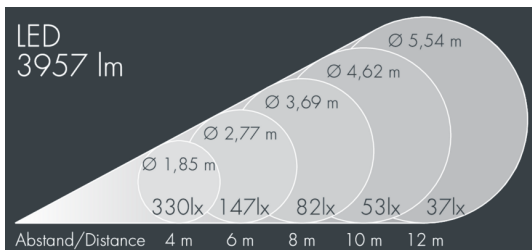

Metaspot 3 Darkring Optic

8 237 267 249

3 × 19 W, 3957 lm, 2700 K warm white, DALI D4i, medium wide beam 26°

Customized solutions and modifications are possible: Special RAL, DB or NCS colours as polyester powder coat, luminaires in 2700 K and other colour temperatures and versions for high ambient temperature.

Specification text

housing made of corrosion-resistant die-cast aluminum AlSi12, polyester powder coated by high-quality and UV-stabilized coating process, Colour: white RAL 9002, all exterior parts are stainless steel, tempered safety glass, anti-reflective coating from 1 side, dark screenprint, silicon gasket, tool-free twist closure, for installation on poles \varnothing 60 - 100 mm, tiltable base made of powder coated aluminum, 2 drilled holes \varnothing 9 mm, spacing 95 mm, 1 centre hole \varnothing 40 mm, tilt range: 90°, 360° adjustable, cable gland: M20, connecting terminal: 5 pole, light source completely shielded, high gloss aluminium reflector, integral driver (DALI D4i), CRI > 80, 3, service life L80/B10 > 50.000 h, Beam angle (FWHM): 26°, luminous flux: 3957 lm, wattage: 58 W, delivered lumens 68 lm/W, protection type IP65, protection class II, impact resistance IK08, windage area 0,055 m², dimensions: \varnothing 176 mm, width 244 mm, weight 4.4 kg

Specification

Wattage	58 W	Beam angle (FWHM)	26°
Delivered lumens	68 lm/W	Housing colour	white RAL 9002
Light source	LED 2700 K	Power supply cable	\varnothing 6 – 11 mm
Color Rendering Index	CRI > 80	Protection type	IP65
Colour tolerance	3	Protection class	II
Lifetime ta 25° C	L80/B10 > 50.000 h	Impact resistance	IK08
Control gear	DALI D4i	Windage area	0,055m ²
Input voltage AC	220 – 240 V	Dimensions	\varnothing 176 mm, width 244 mm
Input voltage DC	220 – 240 V	Weight	4,40 kg
Voltage protection	6 kV L/N 8 kV L/PE	Max. ambient temperature ta	45°
Luminaires per B16A / C16A	8 / 16		