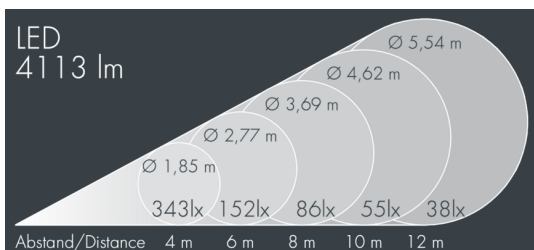

Metaspot 3 Darkring Optic

8 237 246 349

3 × 19 W, 4113 lm, 3000 K warm white, Zhaga 18, medium wide beam 26°

Customized solutions and modifications are possible: Special RAL, DB or NCS colours as polyester powder coat, luminaires in 2700 K and other colour temperatures and versions for high ambient temperature.

Specification text

housing made of corrosion-resistant die-cast aluminum AlSi12, polyester powder coated by high-quality and UV-stabilized coating process, Colour: black RAL 7021, all exterior parts are stainless steel, tempered safety glass, anti-reflective coating from 1 side, dark screenprint, silicon gasket, tool-free twist closure, for installation on poles Ø 60 - 100 mm, tiltable base made of powder coated aluminum, 2 drilled holes Ø 9 mm, spacing 95 mm, 1 centre hole Ø 40 mm, tilt range: 90°, 360° adjustable, cable gland: M20, connecting terminal: 3 pole, light source completely shielded, high gloss aluminium reflector, integral driver (Zhaga 18), CRI > 80, 3, service life L80/B10 > 50.000 h, Beam angle (FWHM): 26°, luminous flux: 4113 lm, wattage: 58 W, delivered lumens 71 lm/W, protection type IP65, protection class II, impact resistance IK08, windage area 0,055 m², dimensions: Ø 176 mm, width 244 mm, weight 4.4 kg

Specification

Wattage	58 W	Beam angle (FWHM)	26°
Delivered lumens	71 lm/W	Housing colour	black RAL 7021
Light source	LED 3000 K	Power supply cable	Ø 6 – 11 mm
Color Rendering Index	CRI > 80	Protection type	IP65
Colour tolerance	3	Protection class	II
Lifetime ta 25° C	L80/B10 > 50.000 h	Impact resistance	IK08
Control gear	Zhaga 18	Windage area	0,055m ²
Input voltage AC	220 – 240 V	Dimensions	Ø 176 mm, width 244 mm
Input voltage DC	220 – 240 V	Weight	4,40 kg
Voltage protection	6 kV L/N 8 kV L/PE	Max. ambient temperature ta	45°
Luminaires per B16A / C16A	8 / 16		