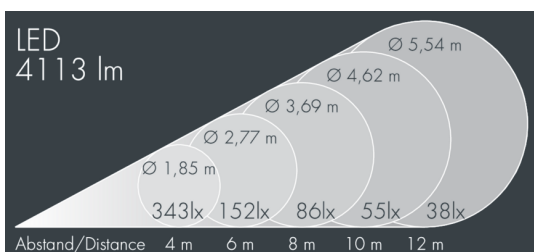

Metaspot 3 Darkring Optic

8 237 246 049

3 × 19 W, 4113 lm, 3000 K warm white, medium wide beam 26°

Customized solutions and modifications are possible: Special RAL, DB or NCS colours as polyester powder coat, luminaires in 2700 K and other colour temperatures and versions for high ambient temperature.

Specification text

housing made of corrosion-resistant die-cast aluminum AlSi12, polyester powder coated by high-quality and UV-stabilized coating process, Colour: black RAL 7021, all exterior parts are stainless steel, tempered safety glass, anti-reflective coating from 1 side, dark screenprint, silicon gasket, tool-free twist closure, for installation on poles Ø 60 - 100 mm, tiltable base made of powder coated aluminum, 2 drilled holes Ø 9 mm, spacing 95 mm, 1 centre hole Ø 40 mm, tilt range: 90°, 360° adjustable, cable gland: M20, connecting terminal: 3 pole, light source completely shielded, high gloss aluminium reflector, integral driver (AC/DC), CRI > 80, 3, service life L80/B10 > 50.000 h, Beam angle (FWHM): 26°, luminous flux: 4113 lm, wattage: 58 W, delivered lumens 71 lm/W, protection type IP65, protection class II, impact resistance IK08, windage area 0,055 m², dimensions: Ø 176 mm, width 244 mm, weight 4.4 kg

Specification

Wattage	58 W	Beam angle (FWHM)	26°
Delivered lumens	71 lm/W	Housing colour	black RAL 7021
Light source	LED 3000 K	Power supply cable	Ø 6 – 11 mm
Color Rendering Index	CRI > 80	Protection type	IP65
Colour tolerance	3	Protection class	II
Lifetime ta 25° C	L80/B10 > 50.000 h	Impact resistance	IK08
Control gear	on / off	Windage area	0,055m ²
Input voltage AC	220 – 240 V	Dimensions	Ø 176 mm, width 244 mm
Input voltage DC	220 – 240 V	Weight	4,40 kg
Voltage protection	6 kV L/N 8 kV L/PE	Max. ambient temperature ta	45°
Luminaires per B16A / C16A	8 / 16		