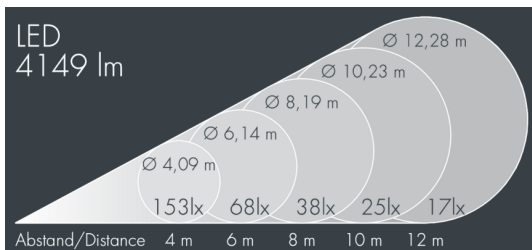

## Metaspot 3 Darkring Optic

8 237 066 059

3 × 19 W, 4288 lm, 3000 K warm white, wide beam 54°

Customized solutions and modifications are possible: Special RAL, DB or NCS colours as polyester powder coat, luminaires in 2700 K and other colour temperatures and versions for high ambient temperature.

## Specification text

housing made of corrosion-resistant die-cast aluminum AlSi12, polyester powder coated by high-quality and UV-stabilized coating process, Colour: white RAL 9002, all exterior parts are stainless steel, tempered safety glass, anti-reflective coating from 1 side, dark screenprint, silicon gasket, tool-free twist closure, mounting bracket: 2 drilled holes  $\varnothing$  9 mm, spacing 40 mm, 1 centre hole  $\varnothing$  14 mm, tilt range: 180°, cable gland: M20, connecting terminal: 3 pole, light source completely shielded, high gloss aluminium reflector, integral driver (AC/DC), CRI > 80, 3, service life L80/B10 > 50.000 h, Beam angle (FWHM): 54°, luminous flux: 4288 lm, wattage: 58 W, delivered lumens 74 lm/W, protection type IP65, protection class II, impact resistance IK08, windage area 0,055 m<sup>2</sup>, dimensions:  $\varnothing$  200 mm, width 272 mm, weight 4.4 kg

## Specification

Wattage	58 W	Beam angle (FWHM)	54°
Delivered lumens	74 lm/W	Housing colour	white RAL 9002
Light source	LED 3000 K	Power supply cable	$\varnothing$ 6 – 11 mm
Color Rendering Index	CRI > 80	Protection type	IP65
Colour tolerance	3	Protection class	II
Lifetime ta 25° C	L80/B10 > 50.000 h	Impact resistance	IK08
Control gear	on / off	Windage area	0,055m <sup>2</sup>
Input voltage AC	220 – 240 V	Dimensions	$\varnothing$ 200 mm, width 272 mm
Input voltage DC	220 – 240 V	Weight	4,40 kg
Voltage protection	6 kV L/N   8 kV L/PE	Max. ambient temperature ta	45°
Luminaires per B16A / C16A	8 / 16		