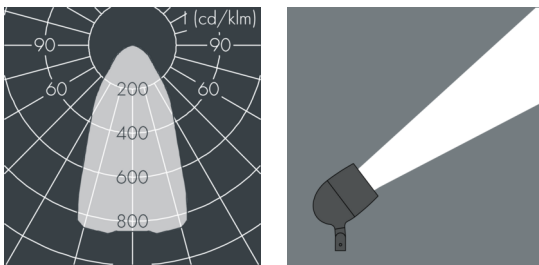

## Metaspot 3 Darkring Optic

8 237 066 059

3 × 19 W, 4288 lm, 3000 K warm white, wide beam 54°

Customized solutions and modifications are possible: Special RAL, DB or NCS colours as polyester powder coat, luminaires in 2700 K and other colour temperatures and versions for high ambient temperature.

## Specification text

housing made of corrosion-resistant die-cast aluminum AlSi12, polyester powder coated by high-quality and UV-stabilized coating process, Colour: white RAL 9002, all exterior parts are stainless steel, tempered safety glass, anti-reflective coating from 1 side, dark screenprint, silicon gasket, tool-free twist closure, mounting bracket: 2 drilled holes  $\varnothing$  9 mm, spacing 40 mm, 1 centre hole  $\varnothing$  14 mm, tilt range: 180°, cable gland: M20, connecting terminal: 3 pole, light source completely shielded, high gloss aluminium reflector, integral driver (AC/DC), CRI > 80, 3, service life L80/B10 > 50.000 h, Beam angle (FWHM): 54°, luminous flux: 4288 lm, wattage: 58 W, delivered lumens 74 lm/W, protection type IP65, protection class II, impact resistance IK08, windage area 0,055 m<sup>2</sup>, dimensions:  $\varnothing$  200 mm, width 272 mm, weight 4.4 kg

## Specification

Wattage	58 W	Beam angle (FWHM)	54°
Delivered lumens	74 lm/W	Housing colour	white RAL 9002
Light source	LED 3000 K	Power supply cable	$\varnothing$ 6 – 11 mm
Color Rendering Index	CRI > 80	Protection type	IP65
Colour tolerance	3	Protection class	II
Lifetime ta 25° C	L80/B10 > 50.000 h	Impact resistance	IK08
Control gear	on / off	Windage area	0,055m <sup>2</sup>
Input voltage AC	220 – 240 V	Dimensions	$\varnothing$ 200 mm, width 272 mm
Input voltage DC	220 – 240 V	Weight	4,40 kg
Voltage protection	6 kV L/N   8 kV L/PE	Max. ambient temperature ta	45°
Luminaires per B16A / C16A	8 / 16		