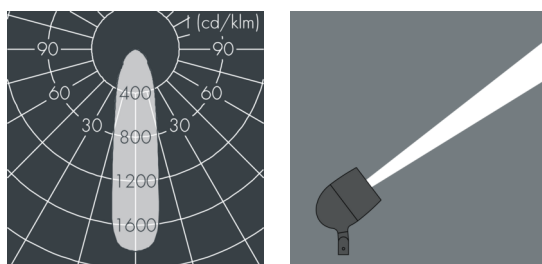

Metaspot 3 Darkring Optic

8 233 266 249

3 × 19 W, 4113 lm, 3000 K warm white, DALI D4i, medium wide beam 26°

Customized solutions and modifications are possible: Special RAL, DB or NCS colours as polyester powder coat, luminaires in 2700 K and other colour temperatures and versions for high ambient temperature.

Specification text

housing made of corrosion-resistant die-cast aluminum AlSi12, polyester powder coated by high-quality and UV-stabilized coating process, Colour: white RAL 9002, all exterior parts are stainless steel, tempered safety glass, anti-reflective coating from 1 side, dark screenprint, silicon gasket, tool-free twist closure, for installation on poles \varnothing 60 - 100 mm, tiltable base made of powder coated aluminum, 2 drilled holes \varnothing 9 mm, spacing 95 mm, 1 centre hole \varnothing 40 mm, tilt range: 90°, 360° adjustable, cable gland: M20, connecting terminal: 5 pole, light source completely shielded, high gloss aluminium reflector, integral driver (DALI D4i), CRI > 80, 3, service life L80/B10 > 50.000 h, Beam angle (FWHM): 26°, luminous flux: 4113 lm, wattage: 58 W, delivered lumens 71 lm/W, protection type IP65, protection class I, impact resistance IK08, windage area 0,055 m², dimensions: \varnothing 176 mm, width 244 mm, weight 4.4 kg

Specification

Wattage	58 W	Beam angle (FWHM)	26°
Delivered lumens	71 lm/W	Housing colour	white RAL 9002
Light source	LED 3000 K	Power supply cable	\varnothing 6 – 11 mm
Color Rendering Index	CRI > 80	Protection type	IP65
Colour tolerance	3	Protection class	I
Lifetime ta 25° C	L80/B10 > 50.000 h	Impact resistance	IK08
Control gear	DALI D4i	Windage area	0,055m ²
Input voltage AC	220 – 240 V	Dimensions	\varnothing 176 mm, width 244 mm
Input voltage DC	220 – 240 V	Weight	4,40 kg
Voltage protection	6 kV L/N 8 kV L/PE	Max. ambient temperature ta	45°
Luminaires per B16A / C16A	8 / 16		