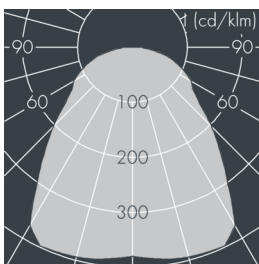

Metaspot 3 Darkring Optic

8 233 256 169

3 × 19 W, 4570 lm, 3000 K warm white, DALI, extra wide beam 91°

Customized solutions and modifications are possible: Special RAL, DB or NCS colours as polyester powder coat, luminaires in 2700 K and other colour temperatures and versions for high ambient temperature.

Specification text

housing made of corrosion-resistant die-cast aluminum AlSi12, polyester powder coated by high-quality and UV-stabilized coating process, Colour: silver grey, all exterior parts are stainless steel, tempered safety glass, anti-reflective coating from 1 side, dark screenprint, silicon gasket, tool-free twist closure, for installation on poles Ø 60 - 100 mm, tiltable base made of powder coated aluminum, 2 drilled holes Ø 9 mm, spacing 95 mm, 1 centre hole Ø 40 mm, tilt range: 90°, 360° adjustable, cable gland: M20, connecting terminal: 5 pole, light source completely shielded, high gloss aluminium reflector, integral, dimmable driver (DALI), CRI > 80, 3, service life L80/B10 > 50.000 h, Beam angle (FWHM): 91°, luminous flux: 4570 lm, wattage: 58 W, delivered lumens 79 lm/W, protection type IP65, protection class I, impact resistance IK08, windage area 0,055 m², dimensions: Ø 200 mm, width 272 mm, weight 4.4 kg

Specification

Wattage	58 W	Beam angle (FWHM)	91°
Delivered lumens	79 lm/W	Housing colour	silver grey
Light source	LED 3000 K	Power supply cable	Ø 6 – 11 mm
Color Rendering Index	CRI > 80	Protection type	IP65
Colour tolerance	3	Protection class	I
Lifetime ta 25° C	L80/B10 > 50.000 h	Impact resistance	IK08
Control gear	DALI	Windage area	0,055m ²
Input voltage AC	220 – 240 V	Dimensions	Ø 200 mm, width 272 mm
Input voltage DC	220 – 240 V	Weight	4,40 kg
Voltage protection	6 kV L/N 8 kV L/PE	Max. ambient temperature ta	45°
Luminaires per B16A / C16A	10 / 16		