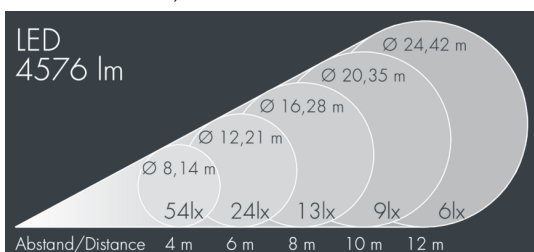

Metaspot 3 Darkring Optic

8 233 256 169

3 × 19 W, 4570 lm, 3000 K warm white, DALI, extra wide beam 91°

Customized solutions and modifications are possible: Special RAL, DB or NCS colours as polyester powder coat, luminaires in 2700 K and other colour temperatures and versions for high ambient temperature.

Specification text

housing made of corrosion-resistant die-cast aluminum AlSi12, polyester powder coated by high-quality and UV-stabilized coating process, Colour: silver grey, all exterior parts are stainless steel, tempered safety glass, anti-reflective coating from 1 side, dark screenprint, silicon gasket, tool-free twist closure, for installation on poles Ø 60 - 100 mm, tiltable base made of powder coated aluminum, 2 drilled holes Ø 9 mm, spacing 95 mm, 1 centre hole Ø 40 mm, tilt range: 90°, 360° adjustable, cable gland: M20, connecting terminal: 5 pole, light source completely shielded, high gloss aluminium reflector, integral, dimmable driver (DALI), CRI > 80, 3, service life L80/B10 > 50.000 h, Beam angle (FWHM): 91°, luminous flux: 4570 lm, wattage: 58 W, delivered lumens 79 lm/W, protection type IP65, protection class I, impact resistance IK08, windage area 0,055 m², dimensions: Ø 200 mm, width 272 mm, weight 4.4 kg

Specification

Wattage	58 W	Beam angle (FWHM)	91°
Delivered lumens	79 lm/W	Housing colour	silver grey
Light source	LED 3000 K	Power supply cable	Ø 6 – 11 mm
Color Rendering Index	CRI > 80	Protection type	IP65
Colour tolerance	3	Protection class	I
Lifetime ta 25° C	L80/B10 > 50.000 h	Impact resistance	IK08
Control gear	DALI	Windage area	0,055m ²
Input voltage AC	220 – 240 V	Dimensions	Ø 200 mm, width 272 mm
Input voltage DC	220 – 240 V	Weight	4,40 kg
Voltage protection	6 kV L/N 8 kV L/PE	Max. ambient temperature ta	45°
Luminaires per B16A / C16A	10 / 16		