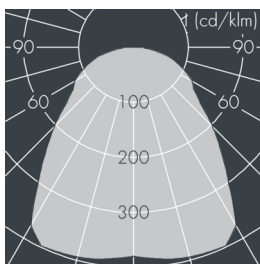

Metaspot 3 Darkring Optic

8 233 246 369

3 × 19 W, 4570 lm, 3000 K warm white, Zhaga 18, extra wide beam 91°

Customized solutions and modifications are possible: Special RAL, DB or NCS colours as polyester powder coat, luminaires in 2700 K and other colour temperatures and versions for high ambient temperature.

Specification text

housing made of corrosion-resistant die-cast aluminum AlSi12, polyester powder coated by high-quality and UV-stabilized coating process, Colour: black RAL 7021, all exterior parts are stainless steel, tempered safety glass, anti-reflective coating from 1 side, dark screenprint, silicon gasket, tool-free twist closure, for installation on poles Ø 60 - 100 mm, tiltable base made of powder coated aluminum, 2 drilled holes Ø 9 mm, spacing 95 mm, 1 centre hole Ø 40 mm, tilt range: 90°, 360° adjustable, cable gland: M20, connecting terminal: 3 pole, light source completely shielded, high gloss aluminium reflector, integral driver (Zhaga 18), CRI > 80, 3, service life L80/B10 > 50.000 h, Beam angle (FWHM): 91°, luminous flux: 4570 lm, wattage: 58 W, delivered lumens 79 lm/W, protection type IP65, protection class I, impact resistance IK08, windage area 0,055 m², dimensions: Ø 200 mm, width 272 mm, weight 4.4 kg

Specification

Wattage	58 W	Beam angle (FWHM)	91°
Delivered lumens	79 lm/W	Housing colour	black RAL 7021
Light source	LED 3000 K	Power supply cable	Ø 6 – 11 mm
Color Rendering Index	CRI > 80	Protection type	IP65
Colour tolerance	3	Protection class	I
Lifetime ta 25° C	L80/B10 > 50.000 h	Impact resistance	IK08
Control gear	Zhaga 18	Windage area	0,055m ²
Input voltage AC	220 – 240 V	Dimensions	Ø 200 mm, width 272 mm
Input voltage DC	220 – 240 V	Weight	4,40 kg
Voltage protection	6 kV L/N 8 kV L/PE	Max. ambient temperature ta	45°
Luminaires per B16A / C16A	8 / 16		