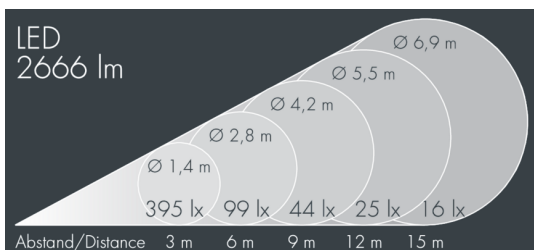

Metaspot 2 Darkring Optic

8 232 247 149

3 × 13 W, 2666 lm, 2700 K warm white, DALI, medium wide beam 27°

Customized solutions and modifications are possible: Special RAL, DB or NCS colours as polyester powder coat, luminaires in 2700 K and other colour temperatures and versions for high ambient temperature.

Specification text

housing made of corrosion-resistant die-cast aluminum AlSi12, polyester powder coated by high-quality and UV-stabilized coating process, Colour: black RAL 7021, all exterior parts are stainless steel, tempered safety glass, anti-reflective coating from 1 side, dark screenprint, silicon gasket, tool-free twist closure, for installation on poles Ø 60 - 100 mm, tiltable base made of powder coated aluminum, 2 drilled holes Ø 9 mm, spacing 95 mm, 1 centre hole Ø 40 mm, tilt range: 90°, 360° adjustable, cable gland: M20, connecting terminal: 5 pole, light source completely shielded, high gloss aluminium reflector, integral, dimmable driver (DALI), CRI > 80, 3, service life L80/B10 > 50.000 h, Beam angle (FWHM): 27°, luminous flux: 2666 lm, wattage: 39 W, delivered lumens 68 lm/W, protection type IP65, protection class I, impact resistance IK08, windage area 0,045 m², dimensions: Ø 176 mm, width 244 mm, weight 3.8 kg

Specification

Wattage	39 W	Beam angle (FWHM)	27°
Delivered lumens	68 lm/W	Housing colour	black RAL 7021
Light source	LED 2700 K	Power supply cable	Ø 6 – 11 mm
Color Rendering Index	CRI > 80	Protection type	IP65
Colour tolerance	3	Protection class	I
Lifetime ta 25° C	L80/B10 > 50.000 h	Impact resistance	IK08
Control gear	DALI	Windage area	0,045m ²
Input voltage AC	220 – 240 V	Dimensions	Ø 176 mm, width 244 mm
Input voltage DC	220 – 240 V	Weight	3,80 kg
Voltage protection	6 kV L/N 10 kV L/PE	Max. ambient temperature ta	50°
Luminaires per B16A / C16A	20 / 33		