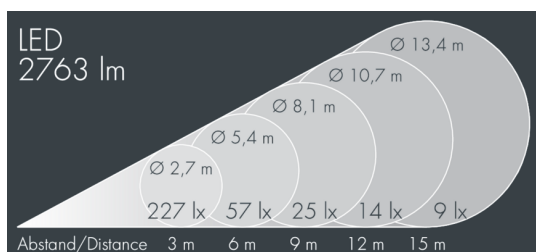

Metaspot 2 Darkring Optic

8 232 246 059

3 × 13 W, 2782 lm, 3000 K warm white, wide beam 48°

Customized solutions and modifications are possible: Special RAL, DB or NCS colours as polyester powder coat, luminaires in 2700 K and other colour temperatures and versions for high ambient temperature.

Specification text

housing made of corrosion-resistant die-cast aluminum AlSi12, polyester powder coated by high-quality and UV-stabilized coating process, Colour: black RAL 7021, all exterior parts are stainless steel, tempered safety glass, anti-reflective coating from 1 side, dark screenprint, silicon gasket, tool-free twist closure, for installation on poles Ø 60 - 100 mm, tiltable base made of powder coated aluminum, 2 drilled holes Ø 9 mm, spacing 95 mm, 1 centre hole Ø 40 mm, tilt range: 90°, 360° adjustable, cable gland: M20, connecting terminal: 3 pole, light source completely shielded, high gloss aluminium reflector, integral driver (AC/DC), CRI > 80, 3, service life L80/B10 > 50.000 h, Beam angle (FWHM): 48°, luminous flux: 2782 lm, wattage: 39 W, delivered lumens 72 lm/W, protection type IP65, protection class I, impact resistance IK08, windage area 0,045 m², dimensions: Ø 176 mm, width 244 mm, weight 3.8 kg

Specification

Wattage	39 W	Beam angle (FWHM)	48°
Delivered lumens	72 lm/W	Housing colour	black RAL 7021
Light source	LED 3000 K	Power supply cable	Ø 6 – 11 mm
Color Rendering Index	CRI > 80	Protection type	IP65
Colour tolerance	3	Protection class	I
Lifetime ta 25° C	L80/B10 > 50.000 h	Impact resistance	IK08
Control gear	on / off	Windage area	0,045m ²
Input voltage AC	220 – 240 V	Dimensions	Ø 176 mm, width 244 mm
Input voltage DC	220 – 240 V	Weight	3,80 kg
Voltage protection	6 kV L/N 10 kV L/PE	Max. ambient temperature ta	50°
Luminaires per B16A / C16A	20 / 33		