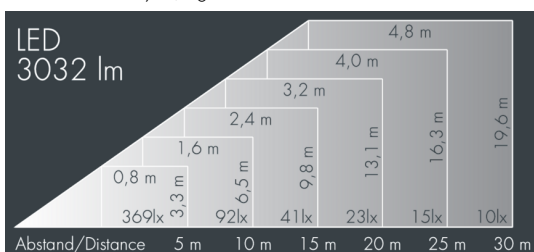

Metaspot 2

8 246 266 029

35 W, 3032 lm, 3000 K warm white,
linear, vertical 9° / 36°

Customized solutions and modifications are possible: Special RAL, DB or NCS colours as polyester powder coat, luminaires in 2700 K and other colour temperatures and versions for high ambient temperature.

Specification text

housing made of corrosion-resistant die-cast aluminum AlSi12, polyester powder coated by high-quality and UV-stabilized coating process, Colour: white RAL 9002, all exterior parts are stainless steel, tempered safety glass, anti-reflective coating from 1 side, dark screenprint, silicon gasket, tool-free twist closure, for installation on poles Ø 60 - 100 mm, tiltable base made of powder coated aluminum, 2 drilled holes Ø 9 mm, spacing 95 mm, 1 centre hole Ø 40 mm, tilt range: 90°, 360° adjustable, cable gland: M20, connecting terminal: 3 pole, light source completely shielded, high gloss aluminium reflector, integral driver (AC/DC), CRI > 80, 3, service life L80/B10 > 50.000 h, Beam angle (FWHM): 9° / 36°, luminous flux: 3032 lm, wattage: 35 W, delivered lumens 87 lm/W, protection type IP65, protection class II, impact resistance IK08, windage area 0,042 m², dimensions: Ø 176 mm, width 244 mm, weight 3,6 kg

Specification

Wattage	35 W	Beam angle (FWHM)	9° / 36°
Delivered lumens	87 lm/W	Housing colour	white RAL 9002
Light source	LED 3000 K	Power supply cable	Ø 6 – 11 mm
Color Rendering Index	CRI > 80	Protection type	IP65
Colour tolerance	3	Protection class	II
Lifetime ta 25° C	L80/B10 > 50.000 h	Impact resistance	IK08
Control gear	on / off	Windage area	0,042m ²
Input voltage AC	220 – 240 V	Dimensions	Ø 176 mm, width 244 mm
Input voltage DC	220 – 240 V	Weight	3,60 kg
Voltage protection	6 kV L/N 10 kV L/PE	Max. ambient temperature ta	45°
Luminaires per B16A / C16A	20 / 33		