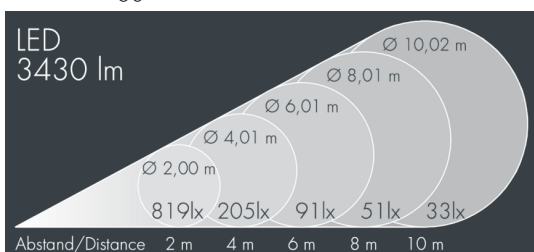

## Metaspot 2

8 246 067 359

35 W, 3430 lm, 2700 K warm white, Zhaga 18, wide beam 53°

Customized solutions and modifications are possible: Special RAL, DB or NCS colours as polyester powder coat, luminaires in 2700 K and other colour temperatures and versions for high ambient temperature.

## Specification text

housing made of corrosion-resistant die-cast aluminum AlSi12, polyester powder coated by high-quality and UV-stabilized coating process, Colour: white RAL 9002, all exterior parts are stainless steel, tempered safety glass, anti-reflective coating from 1 side, dark screenprint, silicon gasket, tool-free twist closure, mounting bracket: 2 drilled holes  $\varnothing$  9 mm, spacing 40 mm, 1 centre hole  $\varnothing$  14 mm, tilt range: 180°, cable gland: M20, connecting terminal: 3 pole, light source completely shielded, high gloss aluminium reflector, integral driver (AC/DC), CRI > 80, 3, service life L90/B10 > 50.000 h, Beam angle (FWHM): 53°, luminous flux: 3430 lm, wattage: 35 W, delivered lumens 98 lm/W, protection type IP65, protection class II, impact resistance IK08, windage area 0,045 m<sup>2</sup>, dimensions:  $\varnothing$  176 mm, width 244 mm, weight 3.6 kg

## Specification

Wattage	35 W	Beam angle (FWHM)	53°
Delivered lumens	98 lm/W	Housing colour	white RAL 9002
Light source	LED 2700 K	Power supply cable	$\varnothing$ 6 – 11 mm
Color Rendering Index	CRI > 80	Protection type	IP65
Colour tolerance	3	Protection class	II
Lifetime ta 25° C	L90/B10 > 50.000 h	Impact resistance	IK08
Control gear	Zhaga 18	Windage area	0,045m <sup>2</sup>
Input voltage AC	220 – 240 V	Dimensions	$\varnothing$ 176 mm, width 244 mm
Input voltage DC	220 – 240 V	Weight	3,60 kg
Voltage protection	6 kV L/N   10 kV L/PE	Max. ambient temperature ta	45°
Luminaires per B16A / C16A	20 / 33		