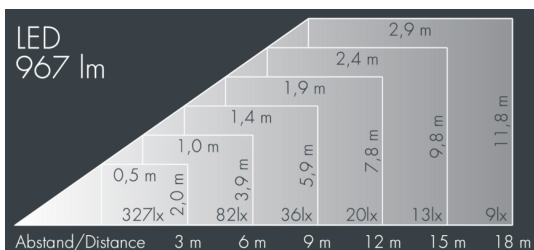

## Metaspot 1

8 245 047 179

15 W, 967 lm, 2700 K warm white, DALI, linear, rotatable 36° / 9°

Customized solutions and modifications are possible: Special RAL, DB or NCS colours as polyester powder coat, luminaires in 2700 K and other colour temperatures and versions for high ambient temperature.

## Specification text

housing made of corrosion-resistant die-cast aluminum AlSi12, polyester powder coated by high-quality and UV-stabilized coating process, Colour: black RAL 7021, all exterior parts are stainless steel, tempered safety glass, anti-reflective coating from 1 side, silicon gasket, tool-free twist closure, mounting bracket: 2 drilled holes  $\varnothing$  9 mm, spacing 40 mm, 1 centre hole  $\varnothing$  14 mm, tilt range: 180°, cable gland: M16, connecting terminal: 5 pole, light source completely shielded, high gloss aluminium reflector, integral, dimmable driver (DALI), CRI > 80, 3, service life L80/B10 > 50.000 h, Beam angle (FWHM): 36° / 9°, luminous flux: 967 lm, wattage: 15 W, delivered lumens 64 lm/W, protection type IP65, protection class II, impact resistance IK08, windage area 0,023 m<sup>2</sup>, dimensions:  $\varnothing$  124 mm, width 180 mm, weight 2.3 kg

## Specification

Wattage	15 W	Beam angle (FWHM)	36° / 9°
Delivered lumens	64 lm/W	Housing colour	black RAL 7021
Light source	LED 2700 K	Power supply cable	$\varnothing$ 6 – 11 mm
Color Rendering Index	CRI > 80	Protection type	IP65
Colour tolerance	3	Protection class	II
Lifetime ta 25° C	L80/B10 > 50.000 h	Impact resistance	IK08
Control gear	DALI	Windage area	0,023m <sup>2</sup>
Input voltage AC	220 – 240 V	Dimensions	$\varnothing$ 124 mm, width 180 mm
Input voltage DC	220 – 240 V	Weight	2,30 kg
Voltage protection	2 kV L/N   4 kV L/PE	Max. ambient temperature ta	40°
Luminaires per B16A / C16A	50 / 85		