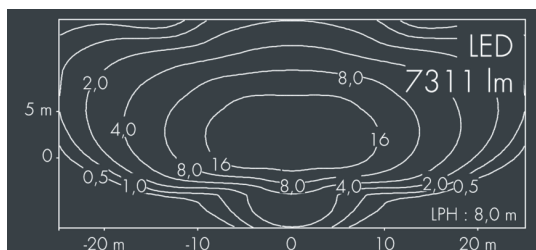

## Metaspot 3

8 243 256 189

68 W, 7311 lm, 3000 K warm white, DALI,  
Street Optic 60° / 142°

Customized solutions and modifications are possible: Special RAL, DB or NCS colours as polyester powder coat, luminaires in 2700 K and other colour temperatures and versions for high ambient temperature.

## Specification text

housing made of corrosion-resistant die-cast aluminum AlSi12, polyester powder coated by high-quality and UV-stabilized coating process, Colour: silver grey, all exterior parts are stainless steel, tempered safety glass, anti-reflective coating from 1 side, dark screenprint, silicon gasket, tool-free twist closure, for installation on poles  $\varnothing$  60 - 100 mm, tiltable base made of powder coated aluminum, 2 drilled holes  $\varnothing$  9 mm, spacing 95 mm, 1 centre hole  $\varnothing$  40 mm, tilt range: 90°, 360° adjustable, cable gland: M20, connecting terminal: 5 pole, PMMA lens, integral driver (DALI), CRI > 80, 3, service life L80/B10 > 50.000 h, Beam angle (FWHM): 60° / 142°, luminous flux: 7311 lm, wattage: 68 W, delivered lumens 107 lm/W, protection type IP65, protection class I, impact resistance IK08, windage area 0,055 m<sup>2</sup>, dimensions:  $\varnothing$  200 mm, width 272 mm, weight 4.9 kg

## Specification

Wattage	68 W	Beam angle (FWHM)	60° / 142°
Delivered lumens	107 lm/W	Housing colour	silver grey
Light source	LED 3000 K	Power supply cable	$\varnothing$ 6 - 11 mm
Color Rendering Index	CRI > 80	Protection type	IP65
Colour tolerance	3	Protection class	I
Lifetime ta 25° C	L80/B10 > 50.000 h	Impact resistance	IK08
Control gear	DALI	Windage area	0,055m <sup>2</sup>
Input voltage AC	220 - 240 V	Dimensions	$\varnothing$ 200 mm, width 272 mm
Input voltage DC	220 - 240 V	Weight	4,90 kg
Voltage protection	2 kV L/N   4 kV L/PE	Max. ambient temperature ta	35°
Luminaires per B16A / C16A	10 / 16		