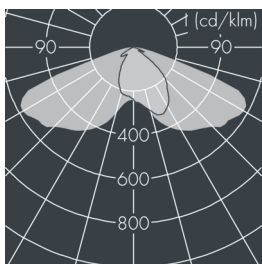

## Metaspot 3

8 243 256 189

68 W, 7311 lm, 3000 K warm white, DALI,  
Street Optic 60° / 142°

Customized solutions and modifications are possible: Special RAL, DB or NCS colours as polyester powder coat, luminaires in 2700 K and other colour temperatures and versions for high ambient temperature.

## Specification text

housing made of corrosion-resistant die-cast aluminum AlSi12, polyester powder coated by high-quality and UV-stabilized coating process, Colour: silver grey, all exterior parts are stainless steel, tempered safety glass, anti-reflective coating from 1 side, dark screenprint, silicon gasket, tool-free twist closure, for installation on poles  $\varnothing$  60 - 100 mm, tiltable base made of powder coated aluminum, 2 drilled holes  $\varnothing$  9 mm, spacing 95 mm, 1 centre hole  $\varnothing$  40 mm, tilt range: 90°, 360° adjustable, cable gland: M20, connecting terminal: 5 pole, PMMA lens, integral driver (DALI), CRI > 80, 3, service life L80/B10 > 50.000 h, Beam angle (FWHM): 60° / 142°, luminous flux: 7311 lm, wattage: 68 W, delivered lumens 107 lm/W, protection type IP65, protection class I, impact resistance IK08, windage area 0,055 m<sup>2</sup>, dimensions:  $\varnothing$  200 mm, width 272 mm, weight 4.9 kg

## Specification

Wattage	68 W	Beam angle (FWHM)	60° / 142°
Delivered lumens	107 lm/W	Housing colour	silver grey
Light source	LED 3000 K	Power supply cable	$\varnothing$ 6 - 11 mm
Color Rendering Index	CRI > 80	Protection type	IP65
Colour tolerance	3	Protection class	I
Lifetime ta 25° C	L80/B10 > 50.000 h	Impact resistance	IK08
Control gear	DALI	Windage area	0,055m <sup>2</sup>
Input voltage AC	220 - 240 V	Dimensions	$\varnothing$ 200 mm, width 272 mm
Input voltage DC	220 - 240 V	Weight	4,90 kg
Voltage protection	2 kV L/N   4 kV L/PE	Max. ambient temperature ta	35°
Luminaires per B16A / C16A	10 / 16		