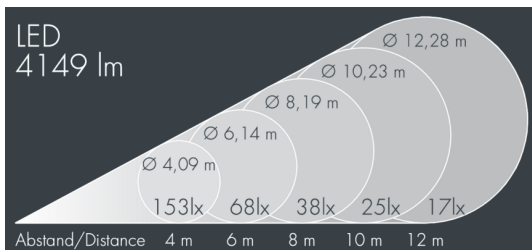

Metaspot 3 Darkring Optic

8 237 256 059

3 × 19 W, 4288 lm, 3000 K warm white, wide beam 54°

Customized solutions and modifications are possible: Special RAL, DB or NCS colours as polyester powder coat, luminaires in 2700 K and other colour temperatures and versions for high ambient temperature.

Specification text

housing made of corrosion-resistant die-cast aluminum AlSi12, polyester powder coated by high-quality and UV-stabilized coating process, Colour: silver grey, all exterior parts are stainless steel, tempered safety glass, anti-reflective coating from 1 side, dark screenprint, silicon gasket, tool-free twist closure, for installation on poles $\varnothing 60 - 100$ mm, tiltable base made of powder coated aluminum, 2 drilled holes $\varnothing 9$ mm, spacing 95 mm, 1 centre hole $\varnothing 40$ mm, tilt range: 90°, 360° adjustable, cable gland: M20, connecting terminal: 3 pole, light source completely shielded, high gloss aluminium reflector, integral driver (AC/DC), CRI > 80, 3, service life L80/B10 > 50.000 h, Beam angle (FWHM): 54°, luminous flux: 4288 lm, wattage: 58 W, delivered lumens 74 lm/W, protection type IP65, protection class II, impact resistance IK08, windage area 0,055 m², dimensions: $\varnothing 200$ mm, width 272 mm, weight 4.4 kg

Specification

Wattage	58 W	Beam angle (FWHM)	54°
Delivered lumens	74 lm/W	Housing colour	silver grey
Light source	LED 3000 K	Power supply cable	$\varnothing 6 - 11$ mm
Color Rendering Index	CRI > 80	Protection type	IP65
Colour tolerance	3	Protection class	II
Lifetime ta 25° C	L80/B10 > 50.000 h	Impact resistance	IK08
Control gear	on / off	Windage area	0,055m ²
Input voltage AC	220 – 240 V	Dimensions	$\varnothing 200$ mm, width 272 mm
Input voltage DC	220 – 240 V	Weight	4,40 kg
Voltage protection	6 kV L/N 8 kV L/PE	Max. ambient temperature ta	45°
Luminaires per B16A / C16A	8 / 16		