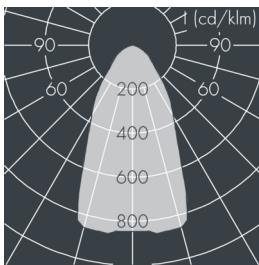

Metaspot 3 Darkring Optic

8 237 256 059

3 × 19 W, 4288 lm, 3000 K warm white, wide beam 54°

Customized solutions and modifications are possible: Special RAL, DB or NCS colours as polyester powder coat, luminaires in 2700 K and other colour temperatures and versions for high ambient temperature.

Specification text

housing made of corrosion-resistant die-cast aluminum AlSi12, polyester powder coated by high-quality and UV-stabilized coating process, Colour: silver grey, all exterior parts are stainless steel, tempered safety glass, anti-reflective coating from 1 side, dark screenprint, silicon gasket, tool-free twist closure, for installation on poles $\varnothing 60 - 100$ mm, tiltable base made of powder coated aluminum, 2 drilled holes $\varnothing 9$ mm, spacing 95 mm, 1 centre hole $\varnothing 40$ mm, tilt range: 90°, 360° adjustable, cable gland: M20, connecting terminal: 3 pole, light source completely shielded, high gloss aluminium reflector, integral driver (AC/DC), CRI > 80, 3, service life L80/B10 > 50.000 h, Beam angle (FWHM): 54°, luminous flux: 4288 lm, wattage: 58 W, delivered lumens 74 lm/W, protection type IP65, protection class II, impact resistance IK08, windage area 0,055 m², dimensions: $\varnothing 200$ mm, width 272 mm, weight 4.4 kg

Specification

Wattage	58 W	Beam angle (FWHM)	54°
Delivered lumens	74 lm/W	Housing colour	silver grey
Light source	LED 3000 K	Power supply cable	$\varnothing 6 - 11$ mm
Color Rendering Index	CRI > 80	Protection type	IP65
Colour tolerance	3	Protection class	II
Lifetime ta 25° C	L80/B10 > 50.000 h	Impact resistance	IK08
Control gear	on / off	Windage area	0,055m ²
Input voltage AC	220 – 240 V	Dimensions	$\varnothing 200$ mm, width 272 mm
Input voltage DC	220 – 240 V	Weight	4,40 kg
Voltage protection	6 kV L/N 8 kV L/PE	Max. ambient temperature ta	45°
Luminaires per B16A / C16A	8 / 16		