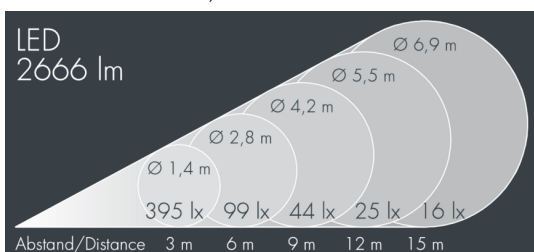

Metaspot 2 Darkring Optic

8 236 267 349

3 × 13 W, 2666 lm, 2700 K warm white, Zhaga 18, medium wide beam 27°

Customized solutions and modifications are possible: Special RAL, DB or NCS colours as polyester powder coat, luminaires in 2700 K and other colour temperatures and versions for high ambient temperature.

Specification text

housing made of corrosion-resistant die-cast aluminum AlSi12, polyester powder coated by high-quality and UV-stabilized coating process, Colour: white RAL 9002, all exterior parts are stainless steel, tempered safety glass, anti-reflective coating from 1 side, dark screenprint, silicon gasket, tool-free twist closure, for installation on poles Ø 60 - 100 mm, tiltable base made of powder coated aluminum, 2 drilled holes Ø 9 mm, spacing 95 mm, 1 centre hole Ø 40 mm, tilt range: 90°, 360° adjustable, cable gland: M20, connecting terminal: 3 pole, light source completely shielded, high gloss aluminium reflector, integral driver (Zhaga 18), CRI > 80, 3, service life L80/B10 > 50.000 h, Beam angle (FWHM): 27°, luminous flux: 2666 lm, wattage: 39 W, delivered lumens 68 lm/W, protection type IP65, protection class II, impact resistance IK08, windage area 0,045 m², dimensions: Ø 176 mm, width 244 mm, weight 3.8 kg

Specification

Wattage	39 W	Beam angle (FWHM)	27°
Delivered lumens	68 lm/W	Housing colour	white RAL 9002
Light source	LED 2700 K	Power supply cable	Ø 6 – 11 mm
Color Rendering Index	CRI > 80	Protection type	IP65
Colour tolerance	3	Protection class	II
Lifetime ta 25° C	L80/B10 > 50.000 h	Impact resistance	IK08
Control gear	Zhaga 18	Windage area	0,045m ²
Input voltage AC	220 – 240 V	Dimensions	Ø 176 mm, width 244 mm
Input voltage DC	220 – 240 V	Weight	3,80 kg
Voltage protection	6 kV L/N 10 kV L/PE	Max. ambient temperature ta	50°
Luminaires per B16A / C16A	20 / 33		