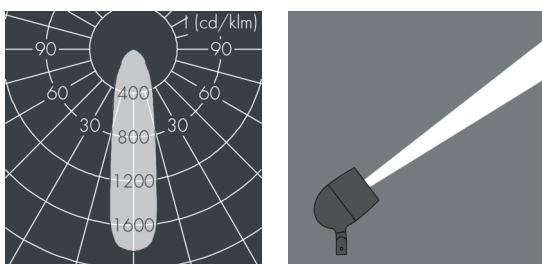

Metaspot 3 Darkring Optic

8 233 246 049

3 × 19 W, 4113 lm, 3000 K warm white, medium wide beam 26°

Customized solutions and modifications are possible: Special RAL, DB or NCS colours as polyester powder coat, luminaires in 2700 K and other colour temperatures and versions for high ambient temperature.

Specification text

housing made of corrosion-resistant die-cast aluminum AlSi12, polyester powder coated by high-quality and UV-stabilized coating process, Colour: black RAL 7021, all exterior parts are stainless steel, tempered safety glass, anti-reflective coating from 1 side, dark screenprint, silicon gasket, tool-free twist closure, for installation on poles Ø 60 - 100 mm, tiltable base made of powder coated aluminum, 2 drilled holes Ø 9 mm, spacing 95 mm, 1 centre hole Ø 40 mm, tilt range: 90°, 360° adjustable, cable gland: M20, connecting terminal: 3 pole, light source completely shielded, high gloss aluminium reflector, integral driver (AC/DC), CRI > 80, 3, service life L80/B10 > 50.000 h, Beam angle (FWHM): 26°, luminous flux: 4113 lm, wattage: 58 W, delivered lumens 71 lm/W, protection type IP65, protection class I, impact resistance IK08, windage area 0,055 m², dimensions: Ø 176 mm, width 244 mm, weight 4.4 kg

Specification

Wattage	58 W	Beam angle (FWHM)	26°
Delivered lumens	71 lm/W	Housing colour	black RAL 7021
Light source	LED 3000 K	Power supply cable	Ø 6 – 11 mm
Color Rendering Index	CRI > 80	Protection type	IP65
Colour tolerance	3	Protection class	I
Lifetime ta 25° C	L80/B10 > 50.000 h	Impact resistance	IK08
Control gear	on / off	Windage area	0,055m ²
Input voltage AC	220 – 240 V	Dimensions	Ø 176 mm, width 244 mm
Input voltage DC	220 – 240 V	Weight	4,40 kg
Voltage protection	6 kV L/N 8 kV L/PE	Max. ambient temperature ta	45°
Luminaires per B16A / C16A	8 / 16		