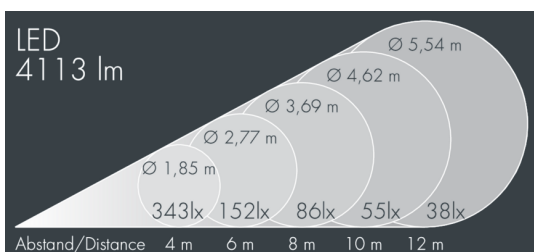

Metaspot 3 Darkring Optic

8 233 246 049

3 × 19 W, 4113 lm, 3000 K warm white, medium wide beam 26°

Customized solutions and modifications are possible: Special RAL, DB or NCS colours as polyester powder coat, luminaires in 2700 K and other colour temperatures and versions for high ambient temperature.

Specification text

housing made of corrosion-resistant die-cast aluminum AlSi12, polyester powder coated by high-quality and UV-stabilized coating process, Colour: black RAL 7021, all exterior parts are stainless steel, tempered safety glass, anti-reflective coating from 1 side, dark screenprint, silicon gasket, tool-free twist closure, for installation on poles Ø 60 - 100 mm, tiltable base made of powder coated aluminum, 2 drilled holes Ø 9 mm, spacing 95 mm, 1 centre hole Ø 40 mm, tilt range: 90°, 360° adjustable, cable gland: M20, connecting terminal: 3 pole, light source completely shielded, high gloss aluminium reflector, integral driver (AC/DC), CRI > 80, 3, service life L80/B10 > 50.000 h, Beam angle (FWHM): 26°, luminous flux: 4113 lm, wattage: 58 W, delivered lumens 71 lm/W, protection type IP65, protection class I, impact resistance IK08, windage area 0,055 m², dimensions: Ø 176 mm, width 244 mm, weight 4.4 kg

Specification

Wattage	58 W	Beam angle (FWHM)	26°
Delivered lumens	71 lm/W	Housing colour	black RAL 7021
Light source	LED 3000 K	Power supply cable	Ø 6 – 11 mm
Color Rendering Index	CRI > 80	Protection type	IP65
Colour tolerance	3	Protection class	I
Lifetime ta 25° C	L80/B10 > 50.000 h	Impact resistance	IK08
Control gear	on / off	Windage area	0,055m ²
Input voltage AC	220 – 240 V	Dimensions	Ø 176 mm, width 244 mm
Input voltage DC	220 – 240 V	Weight	4,40 kg
Voltage protection	6 kV L/N 8 kV L/PE	Max. ambient temperature ta	45°
Luminaires per B16A / C16A	8 / 16		