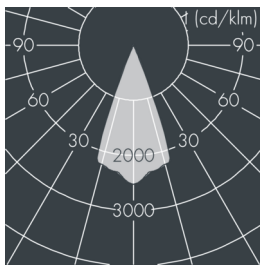

## Metaspot Gobo

8 244 044 169

49 W, 1535 lm, 6500 K cold white, DALI,  
45 mm focal length 41°

Customized solutions and modifications are possible: Special RAL, DB or NCS colours as polyester powder coat, luminaires in 2700 K and other colour temperatures and versions for high ambient temperature.

## Specification text

housing made of corrosion-resistant die-cast aluminum AlSi12, polyester powder coated by high-quality and UV-stabilized coating process, Colour: black RAL 7021, all exterior parts are stainless steel, tempered safety glass, anti-reflective coating from 1 side, dark screenprint, silicon gasket, tool-free twist closure, mounting bracket made of coated aluminum with inclination scale : 2 drilled holes  $\varnothing$  9 mm, spacing 40 mm, 1 centre hole  $\varnothing$  14 mm, tilt range: 180°, cable gland: M20, connecting terminal: 5 pole, focusable projection lens for precise light control and sharp-edged image projections, integral driver (DALI), CRI > 70, Beam angle (FWHM): 41°, luminous flux: 1535 lm, wattage: 49 W, delivered lumens 31 lm/W, protection type IP65, protection class I, impact resistance IK08, dimensions:  $\varnothing$  200 mm, width 423 mm, weight 6.5 kg

## Specification

Wattage	49 W	Beam angle (FWHM)	41°
Delivered lumens	31 lm/W	Housing colour	black RAL 7021
Light source	LED 6500 K	Protection type	IP65
Color Rendering Index	CRI > 70	Protection class	I
Control gear	DALI	Impact resistance	IK08
		Dimensions	$\varnothing$ 200 mm, width 423 mm
		Weight	6,50 kg