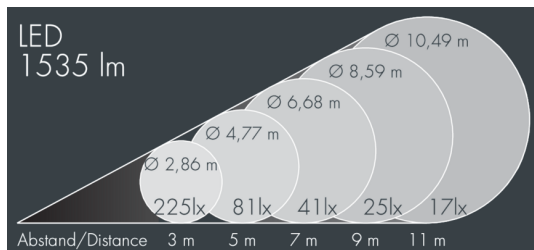

## Metaspot Gobo

8 244 044 169

49 W, 1535 lm, 6500 K cold white, DALI,  
45 mm focal length 41°

Customized solutions and modifications are possible: Special RAL, DB or NCS colours as polyester powder coat, luminaires in 2700 K and other colour temperatures and versions for high ambient temperature.

## Specification text

housing made of corrosion-resistant die-cast aluminum AlSi12, polyester powder coated by high-quality and UV-stabilized coating process, Colour: black RAL 7021, all exterior parts are stainless steel, tempered safety glass, anti-reflective coating from 1 side, dark screenprint, silicon gasket, tool-free twist closure, mounting bracket made of coated aluminum with inclination scale : 2 drilled holes  $\varnothing$  9 mm, spacing 40 mm, 1 centre hole  $\varnothing$  14 mm, tilt range: 180°, cable gland: M20, connecting terminal: 5 pole, focusable projection lens for precise light control and sharp-edged image projections, integral driver (DALI), CRI > 70, Beam angle (FWHM): 41°, luminous flux: 1535 lm, wattage: 49 W, delivered lumens 31 lm/W, protection type IP65, protection class I, impact resistance IK08, dimensions:  $\varnothing$  200 mm, width 423 mm, weight 6.5 kg

## Specification

Wattage	49 W	Beam angle (FWHM)	41°
Delivered lumens	31 lm/W	Housing colour	black RAL 7021
Light source	LED 6500 K	Protection type	IP65
Color Rendering Index	CRI > 70	Protection class	I
Control gear	DALI	Impact resistance	IK08
		Dimensions	$\varnothing$ 200 mm, width 423 mm
		Weight	6,50 kg