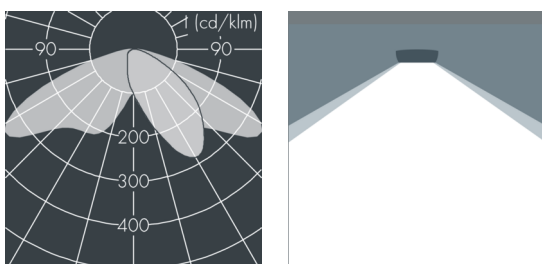

## Metaspace High Output

8 216 357 359

6 × 10,8 W, 5694 lm, 2700 K warm white, Zhaga 18-up,  
lateral wide beam 46° / 142°

Customized solutions and modifications are possible: Special RAL, DB or NCS colours as polyester powder coat, luminaires in 2700 K and other colour temperatures and versions for high ambient temperature.

### Specification

Wattage	65 W	Beam angle (FWHM)	46° / 142°
Delivered lumens	88 lm/W	Housing colour	silver grey
Light source	LED 2700 K	Protection type	IP65
Color Rendering Index	CRI > 80	Protection class	I
Colour tolerance	3	Impact resistance	IK08
Lifetime ta 25° C	L80/B20 > 50.000 h	Windage area	0,056m <sup>2</sup>
Control gear	Zhaga 18 - oben	Dimensions	Ø 376 mm, width 112 mm
Input voltage AC	220 – 240 V	Weight	5,10 kg
Input voltage DC	220 – 240 V	Max. ambient temperature ta	40°
Voltage protection	6 kV L/N   10 kV L/PE		
Luminaires per B16A / C16A	10 / 16		

### Specification text

housing made of corrosion-resistant die-cast aluminum AlSi12, polyester powder coated by high-quality and UV-stabilized coating process, Colour: silver grey, all exterior parts are stainless steel, tempered high efficiency safety glass, anti-reflective coating from 1 side, dark screenprint, silicon gasket, closure with 5 stainless steel screws, with pole top fitter for 1 luminaire for poles Ø 60/76 mm, fastening with 4 set screws M8, cable gland: M20, with 8 m cable Ho7RN-F3G1, connecting terminal: 3 pole, highly efficient metallized PC reflector, integral driver (AC/DC), CRI > 80, 3, service life L80/B20 > 50.000 h, Beam angle (FWHM): 46° / 142°, luminous flux: 5694 lm, wattage: 65 W, delivered lumens 88 lm/W, protection type IP65, protection class I, impact resistance IK08, windage area 0,056 m<sup>2</sup>, dimensions: Ø 376 mm, width 112 mm, weight 5.1 kg