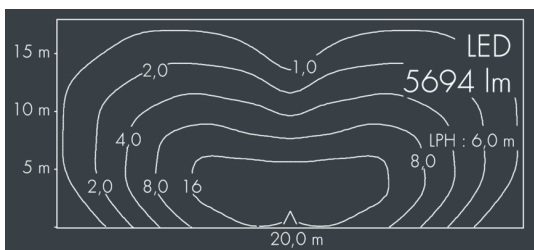

## Metaspace High Output

8 216 357 359

6 × 10,8 W, 5694 lm, 2700 K warm white, Zhaga 18-up,  
lateral wide beam 46° / 142°

Customized solutions and modifications are possible: Special RAL, DB or NCS colours as polyester powder coat, luminaires in 2700 K and other colour temperatures and versions for high ambient temperature.

### Specification

Wattage	65 W	Beam angle (FWHM)	46° / 142°
Delivered lumens	88 lm/W	Housing colour	silver grey
Light source	LED 2700 K	Protection type	IP65
Color Rendering Index	CRI > 80	Protection class	I
Colour tolerance	3	Impact resistance	IK08
Lifetime ta 25° C	L80/B20 > 50.000 h	Windage area	0,056m <sup>2</sup>
Control gear	Zhaga 18 - oben	Dimensions	Ø 376 mm, width 112 mm
Input voltage AC	220 – 240 V	Weight	5,10 kg
Input voltage DC	220 – 240 V	Max. ambient temperature ta	40°
Voltage protection	6 kV L/N   10 kV L/PE		
Luminaires per B16A / C16A	10 / 16		

### Specification text

housing made of corrosion-resistant die-cast aluminum AlSi12, polyester powder coated by high-quality and UV-stabilized coating process, Colour: silver grey, all exterior parts are stainless steel, tempered high efficiency safety glass, anti-reflective coating from 1 side, dark screenprint, silicon gasket, closure with 5 stainless steel screws, with pole top fitter for 1 luminaire for poles Ø 60/76 mm, fastening with 4 set screws M8, cable gland: M20, with 8 m cable Ho7RN-F3G1, connecting terminal: 3 pole, highly efficient metallized PC reflector, integral driver (AC/DC), CRI > 80, 3, service life L80/B20 > 50.000 h, Beam angle (FWHM): 46° / 142°, luminous flux: 5694 lm, wattage: 65 W, delivered lumens 88 lm/W, protection type IP65, protection class I, impact resistance IK08, windage area 0,056 m<sup>2</sup>, dimensions: Ø 376 mm, width 112 mm, weight 5.1 kg