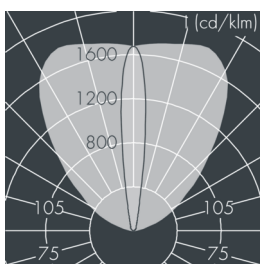

Highline

8 730 046 109

9 × 2,5 W, 1281 lm, 3000 K warm white, DALI, wall washer 14° / 93°

Customized solutions and modifications are possible: Special RAL, DB or NCS colours as polyester powder coat, luminaires in 2700 K and other colour temperatures and versions for high ambient temperature.

Specification text

housing made of corrosion-resistant die-cast aluminum AlSi12, polyester powder coated by high-quality and UV-stabilized coating process, Colour: black RAL 7021, all exterior parts are stainless steel, tempered safety glass, anti-reflective coating from 1 side, with partial frosting for uniform light diffraction and dark silk-print, silicon gasket, closure with 2 stainless steel screws, wall bracket: 2 drilled holes Ø 7 mm, 1 centre hole Ø 15 mm, tilt range: 180°, cable gland: M20, connecting terminal: 5 pole, highly efficient optics made of transparent thermoplastic for precise lighting tasks, integral driver (DALI), CRI > 80, max 2 SDCM, service life L90/B10 > 50.000 h, Beam angle (FWHM): 14° / 93°, luminous flux: 1281 lm, wattage: 23 W, delivered lumens 56 lm/W, protection type IP67, protection class I, impact resistance IK08, windage area 0,029 m², dimensions (L×H×W): 362 × 47 × 77 mm, weight 1.7 kg

CE   IP67 IK08

Specification

Wattage	23 W	Beam angle (FWHM)	14° / 93°
Delivered lumens	56 lm/W	Housing colour	black RAL 7021
Light source	LED 3000 K	Power supply cable	Ø 6 – 13 mm
Color Rendering Index	CRI > 80	Protection type	IP67
Colour tolerance	max 2 SDCM	Protection class	I
Lifetime ta 25° C	L90/B10 > 50.000 h	Impact resistance	IK08
Control gear	DALI	Windage area	0,029m ²
Input voltage AC	220 – 240 V	Dimensions	362 × 47 × 77 mm
Input voltage DC	195 – 240 V	Weight	1,70 kg
Voltage protection	2 kV L/N 2 kV L/PE	Max. ambient temperature ta	45°
Luminaires per B16A / C16A	50 / 85		