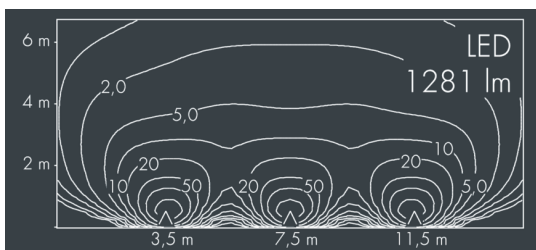

Highline

8 730 046 109

9 × 2,5 W, 1281 lm, 3000 K warm white, DALI, wall washer 14° / 93°

Customized solutions and modifications are possible: Special RAL, DB or NCS colours as polyester powder coat, luminaires in 2700 K and other colour temperatures and versions for high ambient temperature.

Specification text

housing made of corrosion-resistant die-cast aluminum AlSi12, polyester powder coated by high-quality and UV-stabilized coating process, Colour: black RAL 7021, all exterior parts are stainless steel, tempered safety glass, anti-reflective coating from 1 side, with partial frosting for uniform light diffraction and dark silk-print, silicon gasket, closure with 2 stainless steel screws, wall bracket: 2 drilled holes Ø 7 mm, 1 centre hole Ø 15 mm, tilt range: 180°, cable gland: M20, connecting terminal: 5 pole, highly efficient optics made of transparent thermoplastic for precise lighting tasks, integral driver (DALI), CRI > 80, max 2 SDCM, service life L90/B10 > 50.000 h, Beam angle (FWHM): 14° / 93°, luminous flux: 1281 lm, wattage: 23 W, delivered lumens 56 lm/W, protection type IP67, protection class I, impact resistance IK08, windage area 0,029 m², dimensions (L×H×W): 362 × 47 × 77 mm, weight 1.7 kg

CE   IP67 IK08

Specification

Wattage	23 W	Beam angle (FWHM)	14° / 93°
Delivered lumens	56 lm/W	Housing colour	black RAL 7021
Light source	LED 3000 K	Power supply cable	Ø 6 – 13 mm
Color Rendering Index	CRI > 80	Protection type	IP67
Colour tolerance	max 2 SDCM	Protection class	I
Lifetime ta 25° C	L90/B10 > 50.000 h	Impact resistance	IK08
Control gear	DALI	Windage area	0,029m ²
Input voltage AC	220 – 240 V	Dimensions	362 × 47 × 77 mm
Input voltage DC	195 – 240 V	Weight	1,70 kg
Voltage protection	2 kV L/N 2 kV L/PE	Max. ambient temperature ta	45°
Luminaires per B16A / C16A	50 / 85		