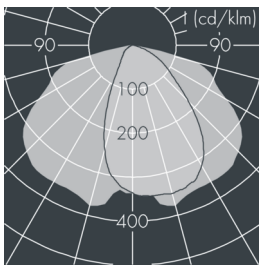

Fluxa Mini

8 290 056 059

36 W, 3277 lm, 3000 K warm white,
wide beam 61° / 145°

Customized solutions and modifications are possible: Special RAL, DB or NCS colours as polyester powder coat, luminaires in 2700 K and other colour temperatures and versions for high ambient temperature.

Specification text

housing made of corrosion-resistant die-cast aluminum AlSi12, polyester powder coated by high-quality and UV-stabilized coating process, Colour: silver grey, all exterior parts are stainless steel, tempered safety glass, anti-reflective coating from 1 side, silicon gasket, closure with 4 stainless steel screws, mounting bracket powder coated aluminum with tilt scale: 4 drilled holes Ø 8.5 mm, spacing 70 mm (120 mm), 1 centre hole Ø 17 mm, tilt range: 210°, cable gland: M16, connecting terminal: 3 pole, highly efficient anodized rotationally symmetrical reflector with matt finish, integral driver (AC/DC), CRI > 70, max 3 SDCM, service life L90/B10 > 50.000 h, Beam angle (FWHM): 61° / 145°, luminous flux: 3277 lm, wattage: 36 W, delivered lumens 92 lm/W, protection type IP65, protection class I, impact resistance IK08, windage area 0,047 m², dimensions (L×H×W): 250 × 89 × 185 mm, weight 2.3 kg

Specification

Wattage	36 W	Beam angle (FWHM)	61° / 145°
Delivered lumens	92 lm/W	Housing colour	silver grey
Light source	LED 3000 K	Power supply cable	Ø 7 – 9 mm
Color Rendering Index	CRI > 70	Protection type	IP65
Colour tolerance	max 3 SDCM	Protection class	I
Lifetime ta 25° C	L90/B10 > 50.000 h	Impact resistance	IK08
Control gear	on / off	Windage area	0,047m ²
Input voltage AC	220 – 240 V	Dimensions	250 × 89 × 185 mm
Input voltage DC	195 – 250 V	Weight	2,30 kg
Voltage protection	2 kV L/N 4 kV L/PE	Max. ambient temperature ta	35°
Luminaires per B16A / C16A	50 / 85		