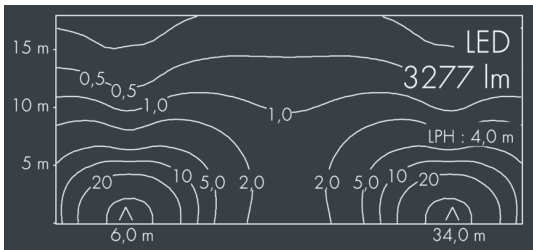

Fluxa Mini

8 290 056 059

36 W, 3277 lm, 3000 K warm white,
wide beam 61° / 145°

Customized solutions and modifications are possible: Special RAL, DB or NCS colours as polyester powder coat, luminaires in 2700 K and other colour temperatures and versions for high ambient temperature.

Specification text

housing made of corrosion-resistant die-cast aluminum AlSi12, polyester powder coated by high-quality and UV-stabilized coating process, Colour: silver grey, all exterior parts are stainless steel, tempered safety glass, anti-reflective coating from 1 side, silicon gasket, closure with 4 stainless steel screws, mounting bracket powder coated aluminum with tilt scale: 4 drilled holes Ø 8.5 mm, spacing 70 mm (120 mm), 1 centre hole Ø 17 mm, tilt range: 210°, cable gland: M16, connecting terminal: 3 pole, highly efficient anodized rotationally symmetrical reflector with matt finish, integral driver (AC/DC), CRI > 70, max 3 SDCM, service life L90/B10 > 50.000 h, Beam angle (FWHM): 61° / 145°, luminous flux: 3277 lm, wattage: 36 W, delivered lumens 92 lm/W, protection type IP65, protection class I, impact resistance IK08, windage area 0,047 m², dimensions (L×H×W): 250 × 89 × 185 mm, weight 2.3 kg

Specification

Wattage	36 W	Beam angle (FWHM)	61° / 145°
Delivered lumens	92 lm/W	Housing colour	silver grey
Light source	LED 3000 K	Power supply cable	Ø 7 – 9 mm
Color Rendering Index	CRI > 70	Protection type	IP65
Colour tolerance	max 3 SDCM	Protection class	I
Lifetime ta 25° C	L90/B10 > 50.000 h	Impact resistance	IK08
Control gear	on / off	Windage area	0,047m ²
Input voltage AC	220 – 240 V	Dimensions	250 × 89 × 185 mm
Input voltage DC	195 – 250 V	Weight	2,30 kg
Voltage protection	2 kV L/N 4 kV L/PE	Max. ambient temperature ta	35°
Luminaires per B16A / C16A	50 / 85		