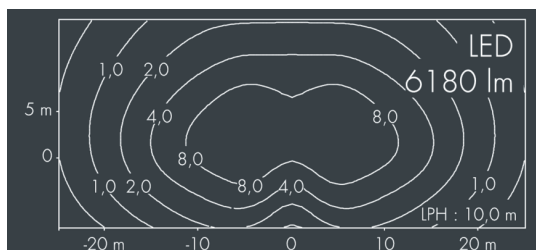

Fluxa A

8 287 446 179

2 x 2 x 31 W, 6122 lm, 3000 K warm white, DALI, wide beam 62° / 130°

Customized solutions and modifications are possible: Special RAL, DB or NCS colours as polyester powder coat, luminaires in 2700 K and other colour temperatures and versions for high ambient temperature.

for reduced glare, silicon gasket, Closure with 2 x 4 stainless steel screws, with double pole top fitter, for pole top Ø 60/76mm, with 2 x 8m rubber cable Ho5RN-F5G1, cable gland: M20, connecting terminal: 5 pole, highly efficient anodized rotationally symmetrical reflector with matt finish, integral driver (DALI / Step Dim / Astro Dim), CRI > 70, max 2 SDCM, service life L90/B10 > 50.000 h, Beam angle (FWHM): 62° / 130°, luminous flux: 6122 lm, wattage: 62 W, delivered lumens 99 lm/W, protection type IP67, protection class I, impact resistance IK08, windage area 0,11 m², dimensions (L×H×W): 380 × 131 × 280 mm, weight 13 kg

Specification

Wattage	62 W	Beam angle (FWHM)	62° / 130°
Delivered lumens	99 lm/W	Housing colour	black RAL 7021
Light source	LED 3000 K	Power supply cable	Ø 8 – 15 mm
Color Rendering Index	CRI > 70	Protection type	IP67
Colour tolerance	max 2 SDCM	Protection class	I
Lifetime ta 25° C	L90/B10 > 50.000 h	Impact resistance	IK08
Control gear	DALI	Windage area	0,11 m ²
Input voltage AC	170 – 260 V	Dimensions	380 × 131 × 280 mm
Input voltage DC	176 – 276 V	Weight	13,00 kg
Voltage protection	6 kV L/N 10 kV L/PE	Max. ambient temperature ta	45°
Luminaires per B16A / C16A	12 / 0		