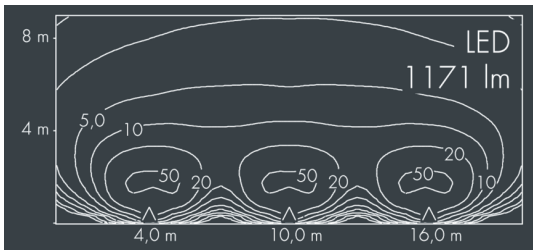

## Ecovision Mini

8 706 156 209

6 × 2,5 W, 1175 lm, 3000 K warm white, 1-10V,  
wall washer 15° / 103°

Customized solutions and modifications are possible: Special RAL, DB or NCS colours as polyester powder coat, luminaires in 2700 K and other colour temperatures and versions for high ambient temperature.

## Specification text

housing made corrosion-resistant die-cast aluminum ALSi12, polyester powder coated by high-quality and UV-stabilized coating process, Colour: silver grey, all exterior parts are stainless steel, UV stabilised, impact-resistant polycarbonate cover, silicon gasket, with 4 stainless steel screws, wall arm: 2 drilled holes Ø 6,5 mm, spacing 282 mm, tilt range: 310°, cable gland: PG11, connecting terminal: 5 pole, highly efficient optics made of transparent thermoplastic for precise lighting tasks, integral driver (1-10V), CRI > 80, max 2 SDCM, service life L90/B10 > 50.000 h, Beam angle (FWHM): 15° / 103°, luminous flux: 1175 lm, wattage: 15 W, delivered lumens 78 lm/W, protection type IP65, protection class I, impact resistance IK10, windage area 0,04 m², dimensions (L×H×W): 328 × 47 × 135 mm, weight 3.1 kg

## Specification

Wattage	15 W	Beam angle (FWHM)	15° / 103°
Delivered lumens	78 lm/W	Housing colour	silver grey
Light source	LED 3000 K	Power supply cable	Ø 7 – 9 mm
Color Rendering Index	CRI > 80	Protection type	IP65
Colour tolerance	max 2 SDCM	Protection class	I
Lifetime ta 25° C	L90/B10 > 50.000 h	Impact resistance	IK10
Control gear	1-10V	Windage area	0,04m²
		Dimensions	328 × 47 × 135 mm
		Weight	3,10 kg
		Max. ambient temperature ta	35°