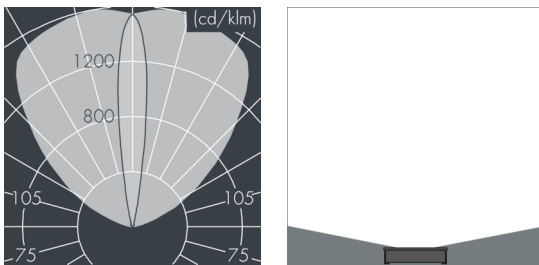

## Ecovision Mini

8 706 156 209

6 × 2,5 W, 1175 lm, 3000 K warm white, 1-10V,  
wall washer 15° / 103°

Customized solutions and modifications are possible: Special RAL, DB or NCS colours as polyester powder coat, luminaires in 2700 K and other colour temperatures and versions for high ambient temperature.

## Specification text

housing made corrosion-resistant die-cast aluminum ALSi12, polyester powder coated by high-quality and UV-stabilized coating process, Colour: silver grey, all exterior parts are stainless steel, UV stabilised, impact-resistant polycarbonate cover, silicon gasket, with 4 stainless steel screws, wall arm: 2 drilled holes Ø 6,5 mm, spacing 282 mm, tilt range: 310°, cable gland: PG11, connecting terminal: 5 pole, highly efficient optics made of transparent thermoplastic for precise lighting tasks, integral driver (1-10V), CRI > 80, max 2 SDCM, service life L90/B10 > 50.000 h, Beam angle (FWHM): 15° / 103°, luminous flux: 1175 lm, wattage: 15 W, delivered lumens 78 lm/W, protection type IP65, protection class I, impact resistance IK10, windage area 0,04 m², dimensions (L×H×W): 328 × 47 × 135 mm, weight 3.1 kg

## Specification

Wattage	15 W	Beam angle (FWHM)	15° / 103°
Delivered lumens	78 lm/W	Housing colour	silver grey
Light source	LED 3000 K	Power supply cable	Ø 7 – 9 mm
Color Rendering Index	CRI > 80	Protection type	IP65
Colour tolerance	max 2 SDCM	Protection class	I
Lifetime ta 25° C	L90/B10 > 50.000 h	Impact resistance	IK10
Control gear	1-10V	Windage area	0,04m²
		Dimensions	328 × 47 × 135 mm
		Weight	3,10 kg
		Max. ambient temperature ta	35°