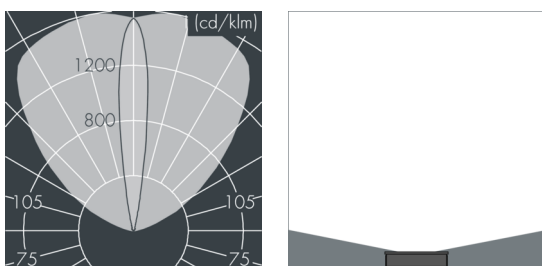

Ecovision Mini

8 706 155 009

6 × 2,5 W, 1253 lm, 4000 K neutral white,
wall washer 15° / 103°

Customized solutions and modifications are possible: Special RAL, DB or NCS colours as polyester powder coat, luminaires in 2700 K and other colour temperatures and versions for high ambient temperature.

Specification text

housing made corrosion-resistant die-cast aluminum AlSi12, polyester powder coated by high-quality and UV-stabilized coating process, Colour: silver grey, all exterior parts are stainless steel, UV stabilised, impact-resistant polycarbonate cover, silicon gasket, with 4 stainless steel screws, wall arm: 2 drilled holes Ø 6,5 mm, spacing 282 mm, tilt range: 310°, cable gland: PG11, connecting terminal: 3 pole, highly efficient optics made of transparent thermoplastic for precise lighting tasks, integral driver (AC/DC), CRI > 80, max 2 SDCM, service life L90/B10 > 50.000 h, Beam angle (FWHM): 15° / 103°, luminous flux: 1253 lm, wattage: 15 W, delivered lumens 84 lm/W, protection type IP65, protection class I, impact resistance IK10, windage area 0,04 m², dimensions (L×H×W): 328 × 47 × 135 mm, weight 3.3 kg

Wattage	15 W	Beam angle (FWHM)	15° / 103°
Delivered lumens	84 lm/W	Housing colour	silver grey
Light source	LED 4000 K	Power supply cable	Ø 7 – 9 mm
Color Rendering Index	CRI > 80	Protection type	IP65
Colour tolerance	max 2 SDCM	Protection class	I
Lifetime ta 25° C	L90/B10 > 50.000 h	Impact resistance	IK10
Control gear	on / off	Windage area	0,04m²
Input voltage AC	220 – 240 V	Dimensions	328 × 47 × 135 mm
Input voltage DC	220 – 240 V	Weight	3,30 kg
Voltage protection	2 kV L/N 4 kV L/PE	Max. ambient temperature ta	35°
Luminaires per B16A / C16A	50 / 51		