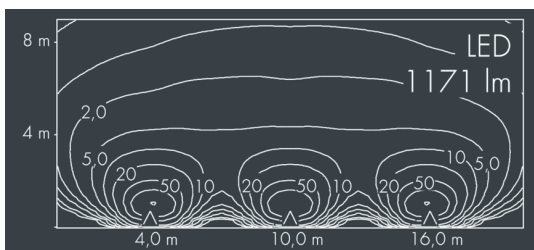

Ecovision Mini

8 706 066 209

6 × 2,5 W, 1175 lm, 3000 K warm white, 1-10V,
wall washer 15° / 103°

Customized solutions and modifications are possible: Special RAL, DB or NCS colours as polyester powder coat, luminaires in 2700 K and other colour temperatures and versions for high ambient temperature.

Specification text

housing made corrosion-resistant die-cast aluminum ALSi12, polyester powder coated by high-quality and UV-stabilized coating process, Colour: white RAL 9002, all exterior parts are stainless steel, UV stabilised, impact-resistant polycarbonate cover, silicon gasket, with 4 stainless steel screws, mounting brackets: 2 drilled holes Ø 6,5 mm, spacing 282 mm, tilt range: 120°, cable gland: PG11, connecting terminal: 5 pole, highly efficient optics made of transparent thermoplastic for precise lighting tasks, integral driver (1-10V), CRI > 80, max 2 SDCM, service life L90/B10 > 50.000 h, Beam angle (FWHM): 15° / 103°, luminous flux: 1175 lm, wattage: 15 W, delivered lumens 78 lm/W, protection type IP65, protection class I, impact resistance IK10, windage area 0,04 m², dimensions (L×H×W): 328 × 47 × 135 mm, weight 2.5 kg

Wattage	15 W	Beam angle (FWHM)	15° / 103°
Delivered lumens	78 lm/W	Housing colour	white RAL 9002
Light source	LED 3000 K	Power supply cable	Ø 7 – 9 mm
Color Rendering Index	CRI > 80	Protection type	IP65
Colour tolerance	max 2 SDCM	Protection class	I
Lifetime ta 25° C	L90/B10 > 50.000 h	Impact resistance	IK10
Control gear	1-10V	Windage area	0,04m ²
		Dimensions	328 × 47 × 135 mm
		Weight	2,50 kg
		Max. ambient temperature ta	35°