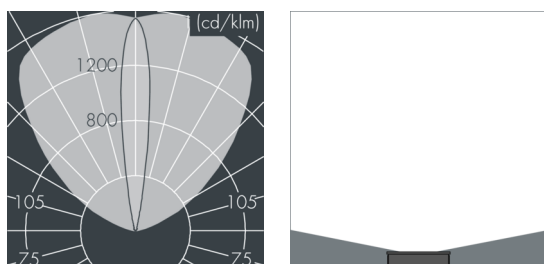

Ecovision Mini

8 706 055 209

6 × 2,5 W, 1253 lm, 4000 K neutral white, 1-10V, wall washer 15° / 103°

Customized solutions and modifications are possible: Special RAL, DB or NCS colours as polyester powder coat, luminaires in 2700 K and other colour temperatures and versions for high ambient temperature.

Specification text

housing made corrosion-resistant die-cast aluminum ALSi12, polyester powder coated by high-quality and UV-stabilized coating process, Colour: silver grey, all exterior parts are stainless steel, UV stabilised, impact-resistant polycarbonate cover, silicon gasket, with 4 stainless steel screws, mounting brackets: 2 drilled holes Ø 6,5 mm, spacing 282 mm, tilt range: 120°, cable gland: PG11, connecting terminal: 5 pole, highly efficient optics made of transparent thermoplastic for precise lighting tasks, integral driver (1-10V), CRI > 80, max 2 SDCM, service life L90/B10 > 50.000 h, Beam angle (FWHM): 15° / 103°, luminous flux: 1253 lm, wattage: 15 W, delivered lumens 84 lm/W, protection type IP65, protection class I, impact resistance IK10, windage area 0,04 m², dimensions (L×H×W): 328 × 47 × 135 mm, weight 2.5 kg

Wattage	15 W	Beam angle (FWHM)	15° / 103°
Delivered lumens	84 lm/W	Housing colour	silver grey
Light source	LED 4000 K	Power supply cable	Ø 7 – 9 mm
Color Rendering Index	CRI > 80	Protection type	IP65
Colour tolerance	max 2 SDCM	Protection class	I
Lifetime ta 25° C	L90/B10 > 50.000 h	Impact resistance	IK10
Control gear	1-10V	Windage area	0,04m ²
		Dimensions	328 × 47 × 135 mm
		Weight	2,50 kg
		Max. ambient temperature ta	35°