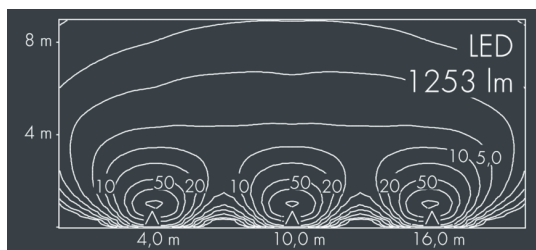

Ecovision Mini

8 706 055 209

6 × 2,5 W, 1253 lm, 4000 K neutral white, 1-10V, wall washer 15° / 103°

Customized solutions and modifications are possible: Special RAL, DB or NCS colours as polyester powder coat, luminaires in 2700 K and other colour temperatures and versions for high ambient temperature.

Specification text

housing made corrosion-resistant die-cast aluminum ALSi12, polyester powder coated by high-quality and UV-stabilized coating process, Colour: silver grey, all exterior parts are stainless steel, UV stabilised, impact-resistant polycarbonate cover, silicon gasket, with 4 stainless steel screws, mounting brackets: 2 drilled holes Ø 6,5 mm, spacing 282 mm, tilt range: 120°, cable gland: PG11, connecting terminal: 5 pole, highly efficient optics made of transparent thermoplastic for precise lighting tasks, integral driver (1-10V), CRI > 80, max 2 SDCM, service life L90/B10 > 50.000 h, Beam angle (FWHM): 15° / 103°, luminous flux: 1253 lm, wattage: 15 W, delivered lumens 84 lm/W, protection type IP65, protection class I, impact resistance IK10, windage area 0,04 m², dimensions (L×H×W): 328 × 47 × 135 mm, weight 2.5 kg

Wattage	15 W	Beam angle (FWHM)	15° / 103°
Delivered lumens	84 lm/W	Housing colour	silver grey
Light source	LED 4000 K	Power supply cable	Ø 7 – 9 mm
Color Rendering Index	CRI > 80	Protection type	IP65
Colour tolerance	max 2 SDCM	Protection class	I
Lifetime ta 25° C	L90/B10 > 50.000 h	Impact resistance	IK10
Control gear	1-10V	Windage area	0,04m ²
		Dimensions	328 × 47 × 135 mm
		Weight	2,50 kg
		Max. ambient temperature ta	35°