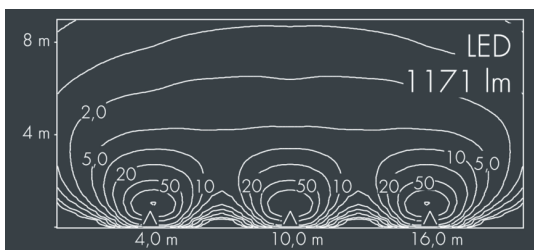

## Ecovision Mini

8 706 046 209

6 × 2,5 W, 1175 lm, 3000 K warm white, 1-10V,  
wall washer 15° / 103°

Customized solutions and modifications are possible: Special RAL, DB or NCS colours as polyester powder coat, luminaires in 2700 K and other colour temperatures and versions for high ambient temperature.

## Specification text

housing made corrosion-resistant die-cast aluminum ALSi12, polyester powder coated by high-quality and UV-stabilized coating process, Colour: black RAL 7021, all exterior parts are stainless steel, UV stabilised, impact-resistant polycarbonate cover, silicon gasket, with 4 stainless steel screws, mounting brackets: 2 drilled holes Ø 6,5 mm, spacing 282 mm, tilt range: 120°, cable gland: PG11, connecting terminal: 5 pole, highly efficient optics made of transparent thermoplastic for precise lighting tasks, integral driver (1-10V), CRI > 80, max 2 SDCM, service life L90/B10 > 50.000 h, Beam angle (FWHM): 15° / 103°, luminous flux: 1175 lm, wattage: 15 W, delivered lumens 78 lm/W, protection type IP65, protection class I, impact resistance IK10, windage area 0,04 m<sup>2</sup>, dimensions (L×H×W): 328 × 47 × 135 mm, weight 2.5 kg

## Specification

Wattage	15 W	Beam angle (FWHM)	15° / 103°
Delivered lumens	78 lm/W	Housing colour	black RAL 7021
Light source	LED 3000 K	Power supply cable	Ø 7 – 9 mm
Color Rendering Index	CRI > 80	Protection type	IP65
Colour tolerance	max 2 SDCM	Protection class	I
Lifetime ta 25° C	L90/B10 > 50.000 h	Impact resistance	IK10
Control gear	1-10V	Windage area	0,04m <sup>2</sup>
		Dimensions	328 × 47 × 135 mm
		Weight	2,50 kg
		Max. ambient temperature ta	35°