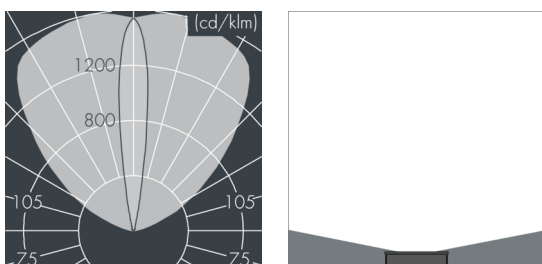

## Ecovision Mini

8 706 046 209

6 × 2,5 W, 1175 lm, 3000 K warm white, 1-10V,  
wall washer 15° / 103°

Customized solutions and modifications are possible: Special RAL, DB or NCS colours as polyester powder coat, luminaires in 2700 K and other colour temperatures and versions for high ambient temperature.

## Specification text

housing made corrosion-resistant die-cast aluminum ALSi12, polyester powder coated by high-quality and UV-stabilized coating process, Colour: black RAL 7021, all exterior parts are stainless steel, UV stabilised, impact-resistant polycarbonate cover, silicon gasket, with 4 stainless steel screws, mounting brackets: 2 drilled holes Ø 6,5 mm, spacing 282 mm, tilt range: 120°, cable gland: PG11, connecting terminal: 5 pole, highly efficient optics made of transparent thermoplastic for precise lighting tasks, integral driver (1-10V), CRI > 80, max 2 SDCM, service life L90/B10 > 50.000 h, Beam angle (FWHM): 15° / 103°, luminous flux: 1175 lm, wattage: 15 W, delivered lumens 78 lm/W, protection type IP65, protection class I, impact resistance IK10, windage area 0,04 m<sup>2</sup>, dimensions (L×H×W): 328 × 47 × 135 mm, weight 2.5 kg

## Specification

Wattage	15 W	Beam angle (FWHM)	15° / 103°
Delivered lumens	78 lm/W	Housing colour	black RAL 7021
Light source	LED 3000 K	Power supply cable	Ø 7 – 9 mm
Color Rendering Index	CRI > 80	Protection type	IP65
Colour tolerance	max 2 SDCM	Protection class	I
Lifetime ta 25° C	L90/B10 > 50.000 h	Impact resistance	IK10
Control gear	1-10V	Windage area	0,04m <sup>2</sup>
		Dimensions	328 × 47 × 135 mm
		Weight	2,50 kg
		Max. ambient temperature ta	35°