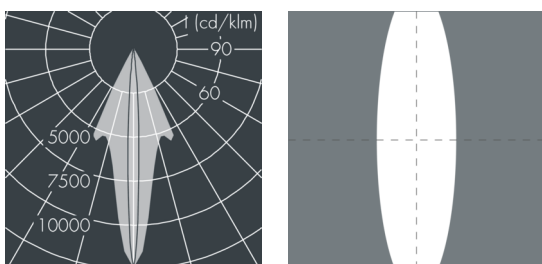

Ecospot Mini

8 980 066 029

3 W, 142 lm, 3000 K warm white,
linear vertical 24° / 6°

Customized solutions and modifications are possible: Special RAL, DB or NCS colours as polyester powder coat, luminaires in 2700 K and other colour temperatures and versions for high ambient temperature.

Specification text

housing made of die-cast aluminum ALSi12, polyester powder coated by high-quality and UV-stabilized coating process, Colour: white RAL 9002, all exterior parts are stainless steel, tempered high efficiency safety glass, anti-reflective coating from 1 side, silicon gasket, with 3 stainless steel screws, powder coated aluminum mounting bracket with tilt scale: 2 drilled holes \varnothing 7 mm, spacing 30 mm, 1 centre hole \varnothing 8.5 mm, tilt range: 140°, cable gland: M20, connecting terminal: 3 pole, highly efficient optics made of transparent thermoplastic for precise lighting tasks, integral driver (AC/DC), 80, max 2 SDCM, service life L90/B10 > 50.000 h, Beam angle (FWHM): 24° / 6°, luminous flux: 142 lm, wattage: 3 W, delivered lumens 47 lm/W, protection type IP65, protection class I, impact resistance IK08, windage area 0,01 m², dimensions: \varnothing 75 mm, width 125 mm, weight 0.8 kg

Wattage	3 W	Beam angle (FWHM)	24° / 6°
Delivered lumens	47 lm/W	Housing colour	white RAL 9002
Light source	LED 3000 K	Power supply cable	\varnothing 6 – 13 mm
Color Rendering Index	80	Protection type	IP65
Colour tolerance	max 2 SDCM	Protection class	I
Lifetime ta 25° C	L90/B10 > 50.000 h	Impact resistance	IK08
Control gear	on / off	Windage area	0,01m ²
Input voltage AC	100 – 240 V	Dimensions	\varnothing 75 mm, width 125 mm
Input voltage DC	134 – 335 V	Weight	0,80 kg
Voltage protection	1 kV L/N 1 kV L/PE	Max. ambient temperature ta	40°
Luminaires per B16A / C16A	157 / 317		