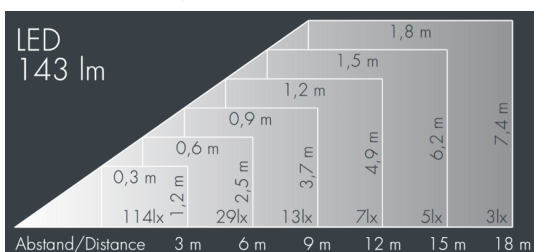

Ecospot Mini

8 980 066 029

3 W, 142 lm, 3000 K warm white,
linear vertical 24° / 6°

Customized solutions and modifications are possible: Special RAL, DB or NCS colours as polyester powder coat, luminaires in 2700 K and other colour temperatures and versions for high ambient temperature.

Specification text

housing made of die-cast aluminum ALSi12, polyester powder coated by high-quality and UV-stabilized coating process, Colour: white RAL 9002, all exterior parts are stainless steel, tempered high efficiency safety glass, anti-reflective coating from 1 side, silicon gasket, with 3 stainless steel screws, powder coated aluminum mounting bracket with tilt scale: 2 drilled holes \varnothing 7 mm, spacing 30 mm, 1 centre hole \varnothing 8.5 mm, tilt range: 140°, cable gland: M20, connecting terminal: 3 pole, highly efficient optics made of transparent thermoplastic for precise lighting tasks, integral driver (AC/DC), 80, max 2 SDCM, service life L90/B10 > 50.000 h, Beam angle (FWHM): 24° / 6°, luminous flux: 142 lm, wattage: 3 W, delivered lumens 47 lm/W, protection type IP65, protection class I, impact resistance IK08, windage area 0,01 m², dimensions: \varnothing 75 mm, width 125 mm, weight 0.8 kg

Wattage	3 W	Beam angle (FWHM)	24° / 6°
Delivered lumens	47 lm/W	Housing colour	white RAL 9002
Light source	LED 3000 K	Power supply cable	\varnothing 6 – 13 mm
Color Rendering Index	80	Protection type	IP65
Colour tolerance	max 2 SDCM	Protection class	I
Lifetime ta 25° C	L90/B10 > 50.000 h	Impact resistance	IK08
Control gear	on / off	Windage area	0,01m ²
Input voltage AC	100 – 240 V	Dimensions	\varnothing 75 mm, width 125 mm
Input voltage DC	134 – 335 V	Weight	0,80 kg
Voltage protection	1 kV L/N 1 kV L/PE	Max. ambient temperature ta	40°
Luminaires per B16A / C16A	157 / 317		