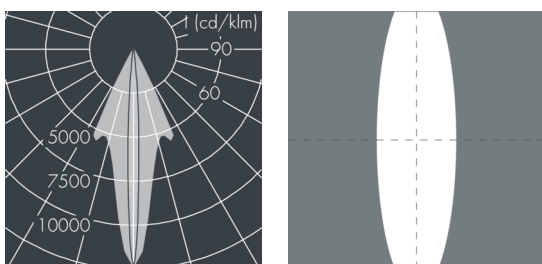

Ecospot Mini

8 980 056 029

3 W, 142 lm, 3000 K warm white,
linear vertical 24° / 6°

Customized solutions and modifications are possible: Special RAL, DB or NCS colours as polyester powder coat, luminaires in 2700 K and other colour temperatures and versions for high ambient temperature.

Specification text

housing made of die-cast aluminum ALSi12, polyester powder coated by high-quality and UV-stabilized coating process, Colour: silver grey, all exterior parts are stainless steel, tempered high efficiency safety glass, anti-reflective coating from 1 side, silicon gasket, with 3 stainless steel screws, powder coated aluminum mounting bracket with tilt scale: 2 drilled holes \varnothing 7 mm, spacing 30 mm, 1 centre hole \varnothing 8.5 mm, tilt range: 140°, cable gland: M20, connecting terminal: 3 pole, highly efficient optics made of transparent thermoplastic for precise lighting tasks, integral driver (AC/DC), 80, max 2 SDCM, service life L90/B10 > 50.000 h, Beam angle (FWHM): 24° / 6°, luminous flux: 142 lm, wattage: 3 W, delivered lumens 47 lm/W, protection type IP65, protection class I, impact resistance IK08, windage area 0,01 m², dimensions: \varnothing 75 mm, width 125 mm, weight 0.8 kg

Wattage	3 W	Beam angle (FWHM)	24° / 6°
Delivered lumens	47 lm/W	Housing colour	silver grey
Light source	LED 3000 K	Power supply cable	\varnothing 6 – 13 mm
Color Rendering Index	80	Protection type	IP65
Colour tolerance	max 2 SDCM	Protection class	I
Lifetime ta 25° C	L90/B10 > 50.000 h	Impact resistance	IK08
Control gear	on / off	Windage area	0,01m ²
Input voltage AC	100 – 240 V	Dimensions	\varnothing 75 mm, width 125 mm
Input voltage DC	134 – 335 V	Weight	0,80 kg
Voltage protection	1 kV L/N 1 kV L/PE	Max. ambient temperature ta	40°
Luminaires per B16A / C16A	157 / 317		