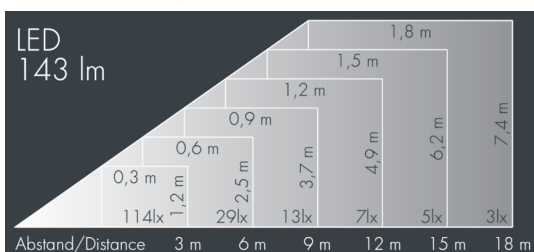

Ecospot Mini

8 980 056 029

3 W, 142 lm, 3000 K warm white,
linear vertical 24° / 6°

Customized solutions and modifications are possible: Special RAL, DB or NCS colours as polyester powder coat, luminaires in 2700 K and other colour temperatures and versions for high ambient temperature.

Specification text

housing made of die-cast aluminum ALSi12, polyester powder coated by high-quality and UV-stabilized coating process, Colour: silver grey, all exterior parts are stainless steel, tempered high efficiency safety glass, anti-reflective coating from 1 side, silicon gasket, with 3 stainless steel screws, powder coated aluminum mounting bracket with tilt scale: 2 drilled holes \varnothing 7 mm, spacing 30 mm, 1 centre hole \varnothing 8.5 mm, tilt range: 140°, cable gland: M20, connecting terminal: 3 pole, highly efficient optics made of transparent thermoplastic for precise lighting tasks, integral driver (AC/DC), 80, max 2 SDCM, service life L90/B10 > 50.000 h, Beam angle (FWHM): 24° / 6°, luminous flux: 142 lm, wattage: 3 W, delivered lumens 47 lm/W, protection type IP65, protection class I, impact resistance IK08, windage area 0,01 m², dimensions: \varnothing 75 mm, width 125 mm, weight 0.8 kg

Wattage	3 W	Beam angle (FWHM)	24° / 6°
Delivered lumens	47 lm/W	Housing colour	silver grey
Light source	LED 3000 K	Power supply cable	\varnothing 6 – 13 mm
Color Rendering Index	80	Protection type	IP65
Colour tolerance	max 2 SDCM	Protection class	I
Lifetime ta 25° C	L90/B10 > 50.000 h	Impact resistance	IK08
Control gear	on / off	Windage area	0,01m ²
Input voltage AC	100 – 240 V	Dimensions	\varnothing 75 mm, width 125 mm
Input voltage DC	134 – 335 V	Weight	0,80 kg
Voltage protection	1 kV L/N 1 kV L/PE	Max. ambient temperature ta	40°
Luminaires per B16A / C16A	157 / 317		