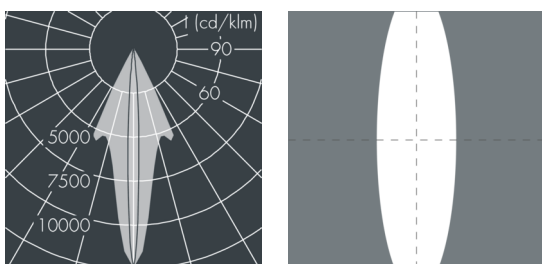

Ecospot Mini

8 980 055 029

3 W, 153 lm, 4000 K neutral white,
linear vertical 24° / 6°

Customized solutions and modifications are possible: Special RAL, DB or NCS colours as polyester powder coat, luminaires in 2700 K and other colour temperatures and versions for high ambient temperature.

Specification text

housing made of die-cast aluminum ALSi12, polyester powder coated by high-quality and UV-stabilized coating process, Colour: silver grey, all exterior parts are stainless steel, tempered high efficiency safety glass, anti-reflective coating from 1 side, silicon gasket, with 3 stainless steel screws, powder coated aluminum mounting bracket with tilt scale: 2 drilled holes \varnothing 7 mm, spacing 30 mm, 1 centre hole \varnothing 8.5 mm, tilt range: 140°, cable gland: M20, connecting terminal: 3 pole, highly efficient optics made of transparent thermoplastic for precise lighting tasks, integral driver (AC/DC), 80, max 2 SDCM, service life L90/B10 > 50.000 h, Beam angle (FWHM): 24° / 6°, luminous flux: 153 lm, wattage: 3 W, delivered lumens 51 lm/W, protection type IP65, protection class I, impact resistance IK08, windage area 0,01 m², dimensions: \varnothing 75 mm, width 125 mm, weight 0.8 kg

Wattage	3 W	Beam angle (FWHM)	24° / 6°
Delivered lumens	51 lm/W	Housing colour	silver grey
Light source	LED 4000 K	Power supply cable	\varnothing 6 – 13 mm
Color Rendering Index	80	Protection type	IP65
Colour tolerance	max 2 SDCM	Protection class	I
Lifetime ta 25° C	L90/B10 > 50.000 h	Impact resistance	IK08
Control gear	on / off	Windage area	0,01m ²
Input voltage AC	100 – 240 V	Dimensions	\varnothing 75 mm, width 125 mm
Input voltage DC	134 – 335 V	Weight	0,80 kg
Voltage protection	1 kV L/N 1 kV L/PE	Max. ambient temperature ta	40°
Luminaires per B16A / C16A	157 / 317		