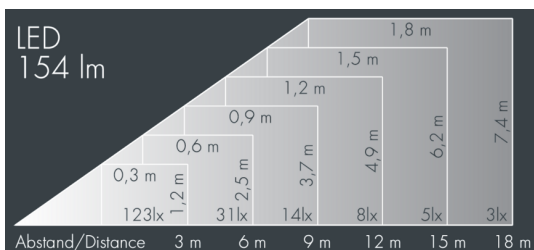

Ecospot Mini

8 980 055 029

3 W, 153 lm, 4000 K neutral white,
linear vertical 24° / 6°

Customized solutions and modifications are possible: Special RAL, DB or NCS colours as polyester powder coat, luminaires in 2700 K and other colour temperatures and versions for high ambient temperature.

Specification text

housing made of die-cast aluminum ALSi12, polyester powder coated by high-quality and UV-stabilized coating process, Colour: silver grey, all exterior parts are stainless steel, tempered high efficiency safety glass, anti-reflective coating from 1 side, silicon gasket, with 3 stainless steel screws, powder coated aluminum mounting bracket with tilt scale: 2 drilled holes \varnothing 7 mm, spacing 30 mm, 1 centre hole \varnothing 8.5 mm, tilt range: 140°, cable gland: M20, connecting terminal: 3 pole, highly efficient optics made of transparent thermoplastic for precise lighting tasks, integral driver (AC/DC), 80, max 2 SDCM, service life L90/B10 > 50.000 h, Beam angle (FWHM): 24° / 6°, luminous flux: 153 lm, wattage: 3 W, delivered lumens 51 lm/W, protection type IP65, protection class I, impact resistance IK08, windage area 0,01 m², dimensions: \varnothing 75 mm, width 125 mm, weight 0.8 kg

Wattage	3 W	Beam angle (FWHM)	24° / 6°
Delivered lumens	51 lm/W	Housing colour	silver grey
Light source	LED 4000 K	Power supply cable	\varnothing 6 – 13 mm
Color Rendering Index	80	Protection type	IP65
Colour tolerance	max 2 SDCM	Protection class	I
Lifetime ta 25° C	L90/B10 > 50.000 h	Impact resistance	IK08
Control gear	on / off	Windage area	0,01m ²
Input voltage AC	100 – 240 V	Dimensions	\varnothing 75 mm, width 125 mm
Input voltage DC	134 – 335 V	Weight	0,80 kg
Voltage protection	1 kV L/N 1 kV L/PE	Max. ambient temperature ta	40°
Luminaires per B16A / C16A	157 / 317		