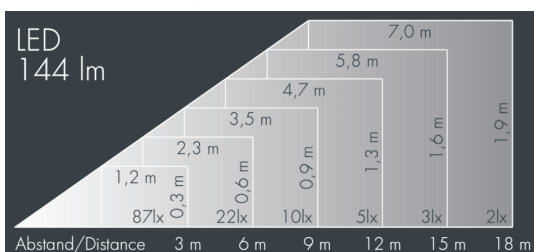

Ecospot Mini

8 980 046 039

3 W, 144 lm, 3000 K warm white,
linear horizontal 6° / 24°

Customized solutions and modifications are possible: Special RAL, DB or NCS colours as polyester powder coat, luminaires in 2700 K and other colour temperatures and versions for high ambient temperature.

Specification text

housing made of die-cast aluminum ALSi12, polyester powder coated by high-quality and UV-stabilized coating process, Colour: black RAL 7021, all exterior parts are stainless steel, tempered high efficiency safety glass, anti-reflective coating from 1 side, silicon gasket, with 3 stainless steel screws, powder coated aluminum mounting bracket with tilt scale: 2 drilled holes \varnothing 7 mm, spacing 30 mm, 1 centre hole \varnothing 8.5 mm, tilt range: 140°, cable gland: M20, connecting terminal: 3 pole, highly efficient optics made of transparent thermoplastic for precise lighting tasks, integral driver (AC/DC), 80, max 2 SDCM, service life L90/B10 > 50.000 h, Beam angle (FWHM): 6° / 24°, luminous flux: 144 lm, wattage: 3 W, delivered lumens 48 lm/W, protection type IP65, protection class I, impact resistance IK08, windage area 0,01 m², dimensions: \varnothing 75 mm, width 125 mm, weight 0.709 kg

Wattage	3 W	Beam angle (FWHM)	6° / 24°
Delivered lumens	48 lm/W	Housing colour	black RAL 7021
Light source	LED 3000 K	Power supply cable	\varnothing 6 – 13 mm
Color Rendering Index	80	Protection type	IP65
Colour tolerance	max 2 SDCM	Protection class	I
Lifetime ta 25° C	L90/B10 > 50.000 h	Impact resistance	IK08
Control gear	on / off	Windage area	0,01m ²
Input voltage AC	100 – 240 V	Dimensions	\varnothing 75 mm, width 125 mm
Input voltage DC	134 – 335 V	Weight	0,71 kg
Voltage protection	1 kV L/N 1 kV L/PE	Max. ambient temperature ta	40°
Luminaires per B16A / C16A	157 / 317		