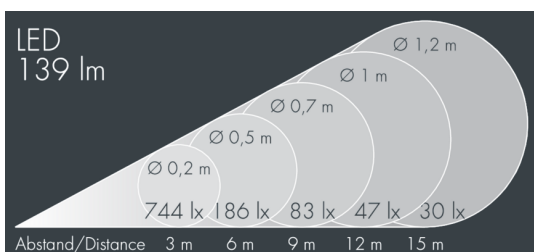

Ecospot Mini

8 980 046 019

3 W, 137 lm, 3000 K warm white,
narrow beam 4°

Customized solutions and modifications are possible: Special RAL, DB or NCS colours as polyester powder coat, luminaires in 2700 K and other colour temperatures and versions for high ambient temperature.

Specification text

housing made of die-cast aluminum ALSi12, polyester powder coated by high-quality and UV-stabilized coating process, Colour: black RAL 7021, all exterior parts are stainless steel, tempered high efficiency safety glass, anti-reflective coating from 1 side, silicon gasket, with 3 stainless steel screws, powder coated aluminum mounting bracket with tilt scale: 2 drilled holes \varnothing 7 mm, spacing 30 mm, 1 centre hole \varnothing 8.5 mm, tilt range: 140° , cable gland: M20, connecting terminal: 3 pole, highly efficient optics made of transparent thermoplastic for precise lighting tasks, integral driver (AC/DC), 80, max 2 SDCM, service life $L_{90/B_{10}} > 50.000$ h, Beam angle (FWHM): 4° , luminous flux: 137 lm, wattage: 3 W, delivered lumens 46 lm/W, protection type IP65, protection class I, impact resistance IK08, windage area 0,01 m², dimensions: \varnothing 75 mm, width 125 mm, weight 0.709 kg

Wattage	3 W	Beam angle (FWHM)	4°
Delivered lumens	46 lm/W	Housing colour	black RAL 7021
Light source	LED 3000 K	Power supply cable	\varnothing 6 – 13 mm
Color Rendering Index	80	Protection type	IP65
Colour tolerance	max 2 SDCM	Protection class	I
Lifetime ta 25° C	$L_{90/B_{10}} > 50.000$ h	Impact resistance	IK08
Control gear	on / off	Windage area	0,01m ²
Input voltage AC	100 – 240 V	Dimensions	\varnothing 75 mm, width 125 mm
Input voltage DC	134 – 335 V	Weight	0,71 kg
Voltage protection	1 kV L/N 1 kV L/PE	Max. ambient temperature ta	40°
Luminaires per B16A / C16A	157 / 317		