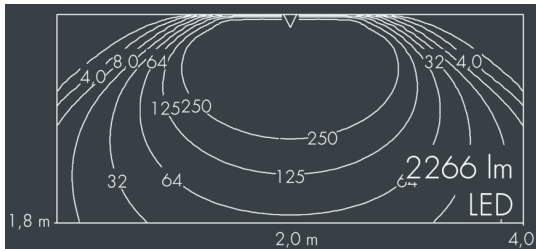

Ecoline modular system luminaire, right

8 799 255 009

12 × 2,5 W, 2266 lm, 4000 K neutral white, wall washer 12° / 108°

L1 = 1242 mm

Customized solutions and modifications are possible: Special RAL, DB or NCS colours as polyester powder coat, luminaires in 2700 K and other colour temperatures and versions for high ambient temperature.

Specification text

housing made of extruded aluminum and corrosion-resistant die-cast aluminum AlSi12, polyester powder coated by high-quality and UV-stabilized coating process, Colour: silver grey, all exterior parts are stainless steel, UV stabilised, impact-resistant polycarbonate cover with partial frosting for uniform light diffraction, silicon gasket, closure with 2 stainless steel screws, with stainless steel coupling on left side, tilt range: 220°, cable gland: M20, connecting terminal: 3 pole, highly efficient optics made of transparent thermoplastic for precise lighting tasks, CRI > 80, max 2 SDCM, service life L90/B10 > 50.000 h, Beam angle (FWHM): 12° / 108°, luminous flux: 2266 lm, wattage: 30 W, delivered lumens 76 lm/W, protection type IP65, protection class I, impact resistance IK10, windage area 0,07 m², dimensions (L×H×W): 1242 × 58 × 54 mm, weight 3.4 kg

Specification

Wattage	30 W	Beam angle (FWHM)	12° / 108°
Delivered lumens	76 lm/W	Housing colour	silver grey
Light source	LED 4000 K	Power supply cable	Ø 6 – 10 mm
Color Rendering Index	CRI > 80	Protection type	IP65
Colour tolerance	max 2 SDCM	Protection class	I
Lifetime ta 25° C	L90/B10 > 50.000 h	Impact resistance	IK10
Control gear	on / off	Windage area	0,07m ²
Input voltage AC	110 – 240 V	Dimensions	1242 × 58 × 54 mm
Input voltage DC	195 – 255 V	Weight	3,40 kg
Voltage protection	2 kV L/N 4 kV L/PE	Max. ambient temperature ta	40°
Luminaires per B16A / C16A	50 / 85		