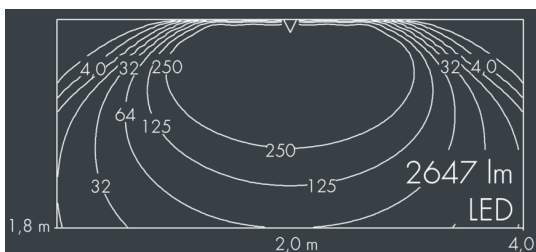

Ecoline modular system luminaire, left

8 797 356 209

15 × 2,5 W, 2647 lm, 3000 K warm white, 1-10V, wall washer 12° / 108°

L1 = 1542 mm

Customized solutions and modifications are possible: Special RAL, DB or NCS colours as polyester powder coat, luminaires in 2700 K and other colour temperatures and versions for high ambient temperature.

Specification text

housing made of extruded aluminum and corrosion-resistant die-cast aluminum AlSi12, polyester powder coated by high-quality and UV-stabilized coating process, Colour: silver grey, all exterior parts are stainless steel, UV stabilised, impact-resistant polycarbonate cover with partial frosting for uniform light diffraction, silicon gasket, closure with 2 stainless steel screws, with stainless steel coupling on right side, tilt range: 220°, cable gland: M20, connecting terminal: 5 pole, highly efficient optics made of transparent thermoplastic for precise lighting tasks, CRI > 80, max 2 SDCM, service life L90/B10 > 50.000 h, Beam angle (FWHM): 12° / 108°, luminous flux: 2647 lm, wattage: 38 W, delivered lumens 71 lm/W, protection type IP65, protection class I, impact resistance IK10, windage area 0,09 m², dimensions (L×H×W): 1542 × 58 × 54 mm, weight 4 kg

Specification

Wattage	38 W	Beam angle (FWHM)	12° / 108°
Delivered lumens	71 lm/W	Housing colour	silver grey
Light source	LED 3000 K	Power supply cable	Ø 6 – 10 mm
Color Rendering Index	CRI > 80	Protection type	IP65
Colour tolerance	max 2 SDCM	Protection class	I
Lifetime ta 25° C	L90/B10 > 50.000 h	Impact resistance	IK10
Control gear	1-10V	Windage area	0,09m ²
Input voltage AC	110 – 240 V	Dimensions	1542 × 58 × 54 mm
Input voltage DC	195 – 255 V	Weight	4,00 kg
Voltage protection	2 kV L/N 4 kV L/PE	Max. ambient temperature ta	40°
Luminaires per B16A / C16A	25 / 42		