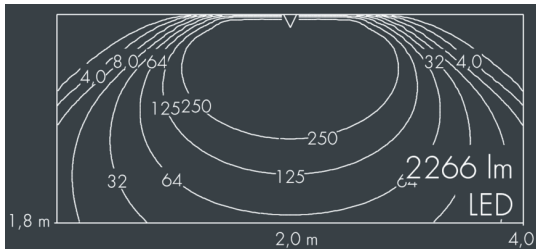

Ecoline modular system luminaire, left

8 797 255 209

12 × 2,5 W, 2266 lm, 4000 K neutral white, 1-10V, wall washer 12° / 108°

L1 = 1242 mm

Customized solutions and modifications are possible: Special RAL, DB or NCS colours as polyester powder coat, luminaires in 2700 K and other colour temperatures and versions for high ambient temperature.

Specification text

housing made of extruded aluminum and corrosion-resistant die-cast aluminum AlSi12, polyester powder coated by high-quality and UV-stabilized coating process, Colour: silver grey, all exterior parts are stainless steel, UV stabilised, impact-resistant polycarbonate cover with partial frosting for uniform light diffraction, silicon gasket, closure with 2 stainless steel screws, with stainless steel coupling on right side, tilt range: 220°, cable gland: M20, connecting terminal: 5 pole, highly efficient optics made of transparent thermoplastic for precise lighting tasks, CRI > 80, max 2 SDCM, service life L90/B10 > 50.000 h, Beam angle (FWHM): 12° / 108°, luminous flux: 2266 lm, wattage: 30 W, delivered lumens 76 lm/W, protection type IP65, protection class I, impact resistance IK10, windage area 0,07 m², dimensions (L×H×W): 1242 × 58 × 54 mm, weight 3.4 kg

Specification

Wattage	30 W	Beam angle (FWHM)	12° / 108°
Delivered lumens	76 lm/W	Housing colour	silver grey
Light source	LED 4000 K	Power supply cable	Ø 6 – 10 mm
Color Rendering Index	CRI > 80	Protection type	IP65
Colour tolerance	max 2 SDCM	Protection class	I
Lifetime ta 25° C	L90/B10 > 50.000 h	Impact resistance	IK10
Control gear	1-10V	Windage area	0,07m ²
Input voltage AC	110 – 240 V	Dimensions	1242 × 58 × 54 mm
Input voltage DC	195 – 240 V	Weight	3,40 kg
Voltage protection	2 kV L/N 4 kV L/PE	Max. ambient temperature ta	40°
Luminaires per B16A / C16A	50 / 85		