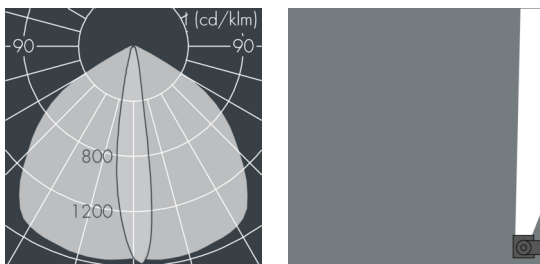

Ecoline modular system luminaire, left

8 797 255 209

12 × 2,5 W, 2266 lm, 4000 K neutral white, 1-10V, wall washer 12° / 108°

L1 = 1242 mm

Customized solutions and modifications are possible: Special RAL, DB or NCS colours as polyester powder coat, luminaires in 2700 K and other colour temperatures and versions for high ambient temperature.

Specification text

housing made of extruded aluminum and corrosion-resistant die-cast aluminum AlSi12, polyester powder coated by high-quality and UV-stabilized coating process, Colour: silver grey, all exterior parts are stainless steel, UV stabilised, impact-resistant polycarbonate cover with partial frosting for uniform light diffraction, silicon gasket, closure with 2 stainless steel screws, with stainless steel coupling on right side, tilt range: 220°, cable gland: M20, connecting terminal: 5 pole, highly efficient optics made of transparent thermoplastic for precise lighting tasks, CRI > 80, max 2 SDCM, service life L90/B10 > 50.000 h, Beam angle (FWHM): 12° / 108°, luminous flux: 2266 lm, wattage: 30 W, delivered lumens 76 lm/W, protection type IP65, protection class I, impact resistance IK10, windage area 0,07 m², dimensions (L×H×W): 1242 × 58 × 54 mm, weight 3.4 kg

Specification

Wattage	30 W	Beam angle (FWHM)	12° / 108°
Delivered lumens	76 lm/W	Housing colour	silver grey
Light source	LED 4000 K	Power supply cable	Ø 6 – 10 mm
Color Rendering Index	CRI > 80	Protection type	IP65
Colour tolerance	max 2 SDCM	Protection class	I
Lifetime ta 25° C	L90/B10 > 50.000 h	Impact resistance	IK10
Control gear	1-10V	Windage area	0,07m ²
Input voltage AC	110 – 240 V	Dimensions	1242 × 58 × 54 mm
Input voltage DC	195 – 240 V	Weight	3,40 kg
Voltage protection	2 kV L/N 4 kV L/PE	Max. ambient temperature ta	40°
Luminaires per B16A / C16A	50 / 85		