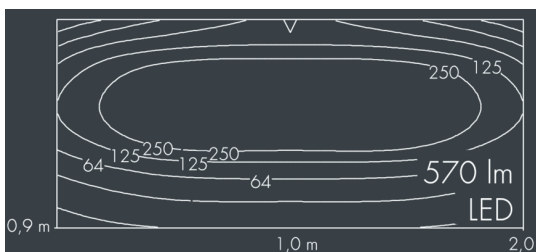

Ecoline

8 793 945 009

3 × 2,5 W, 570 lm, 4000 K neutral white,
wall washer 12° / 108°

L₁ = 362 mm, L₂ = 315 mm

Customized solutions and modifications are possible: Special RAL, DB or NCS colours as polyester powder coat, luminaires in 2700 K and other colour temperatures and versions for high ambient temperature.

Specification text

housing made of extruded aluminum and corrosion-resistant die-cast aluminum AlSi12, polyester powder coated by high-quality and UV-stabilized coating process, Colour: black RAL 7021, all exterior parts are stainless steel, UV stabilised, impact-resistant polycarbonate cover with partial frosting for uniform light diffraction, silicon gasket, closure with 2 stainless steel screws, wall arms: 2 drilled holes Ø 6.5 mm, spacing L₂, tilt range: 220°, cable gland: M20, connecting terminal: 3 pole, highly efficient optics made of transparent thermoplastic for precise lighting tasks, integral driver (AC/DC), CRI > 80, max 2 SDCM, service life L₉₀/B₁₀ > 50.000 h, Beam angle (FWHM): 12° / 108°, luminous flux: 570 lm, wattage: 8 W, delivered lumens 76 lm/W, protection type IP67, protection class I, impact resistance IK10, windage area 0,1 m², dimensions (L×H×W): 362 × 58 × 54 mm, weight 2 kg

Specification

Wattage	8 W	Beam angle (FWHM)	12° / 108°
Delivered lumens	76 lm/W	Housing colour	black RAL 7021
Light source	LED 4000 K	Power supply cable	Ø 6 – 10 mm
Color Rendering Index	CRI > 80	Protection type	IP67
Colour tolerance	max 2 SDCM	Protection class	I
Lifetime ta 25° C	L ₉₀ /B ₁₀ > 50.000 h	Impact resistance	IK10
Control gear	on / off	Windage area	0,1m ²
Input voltage AC	110 – 240 V	Dimensions	362 × 58 × 54 mm
Input voltage DC	110 – 264 V	Weight	2,00 kg
Voltage protection	2 kV L/N 2 kV L/PE	Max. ambient temperature ta	40°
Luminaires per B16A / C16A	27 / 45		