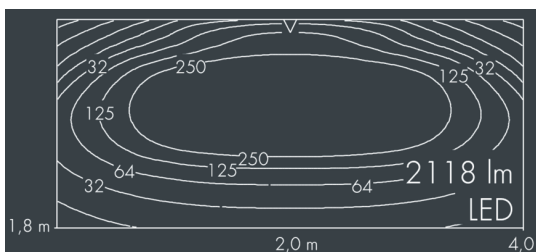

Ecoline

8 793 256 009

12 × 2,5 W, 2118 lm, 3000 K warm white,
wall washer 12° / 108°

L1 = 1262 mm, L2 = 1215 mm

Customized solutions and modifications are possible: Special RAL, DB or NCS colours as polyester powder coat, luminaires in 2700 K and other colour temperatures and versions for high ambient temperature.

Specification text

housing made of extruded aluminum and corrosion-resistant die-cast aluminum AlSi12, polyester powder coated by high-quality and UV-stabilized coating process, Colour: silver grey, all exterior parts are stainless steel, UV stabilised, impact-resistant polycarbonate cover with partial frosting for uniform light diffraction, silicon gasket, closure with 2 stainless steel screws, wall arms: 2 drilled holes Ø 6.5 mm, spacing L2, tilt range: 220°, cable gland: M20, connecting terminal: 3 pole, highly efficient optics made of transparent thermoplastic for precise lighting tasks, integral driver (AC/DC), CRI > 80, max 2 SDCM, service life L90/B10 > 50.000 h, Beam angle (FWHM): 12° / 108°, luminous flux: 2118 lm, wattage: 30 W, delivered lumens 71 lm/W, protection type IP67, protection class I, impact resistance IK10, windage area 0,1 m², dimensions (L×H×W): 1262 × 58 × 54 mm, weight 4.1 kg

Specification

Wattage	30 W	Beam angle (FWHM)	12° / 108°
Delivered lumens	71 lm/W	Housing colour	silver grey
Light source	LED 3000 K	Power supply cable	Ø 6 – 10 mm
Color Rendering Index	CRI > 80	Protection type	IP67
Colour tolerance	max 2 SDCM	Protection class	I
Lifetime ta 25° C	L90/B10 > 50.000 h	Impact resistance	IK10
Control gear	on / off	Windage area	0,1m ²
Input voltage AC	110 – 240 V	Dimensions	1262 × 58 × 54 mm
Input voltage DC	195 – 255 V	Weight	4,10 kg
Voltage protection	2 kV L/N 4 kV L/PE	Max. ambient temperature ta	40°
Luminaires per B16A / C16A	50 / 85		