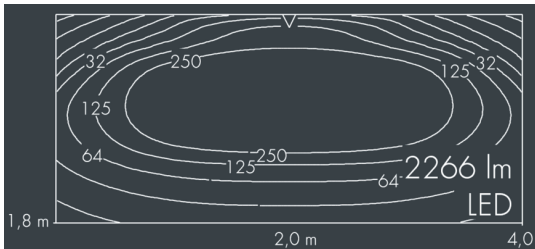

Ecoline

8 793 255 009

12 × 2,5 W, 2266 lm, 4000 K neutral white,
wall washer 12° / 108°

L1 = 1262 mm, L2 = 1215 mm

Customized solutions and modifications are possible: Special RAL, DB or NCS colours as polyester powder coat, luminaires in 2700 K and other colour temperatures and versions for high ambient temperature.

Specification text

housing made of extruded aluminum and corrosion-resistant die-cast aluminum AlSi12, polyester powder coated by high-quality and UV-stabilized coating process, Colour: silver grey, all exterior parts are stainless steel, UV stabilised, impact-resistant polycarbonate cover with partial frosting for uniform light diffraction, silicon gasket, closure with 2 stainless steel screws, wall arms: 2 drilled holes Ø 6.5 mm, spacing L2, tilt range: 220°, cable gland: M20, connecting terminal: 3 pole, highly efficient optics made of transparent thermoplastic for precise lighting tasks, integral driver (AC/DC), CRI > 80, max 2 SDCM, service life L90/B10 > 50.000 h, Beam angle (FWHM): 12° / 108°, luminous flux: 2266 lm, wattage: 30 W, delivered lumens 76 lm/W, protection type IP67, protection class I, impact resistance IK10, windage area 0,1 m², dimensions (L×H×W): 1262 × 58 × 54 mm, weight 4.1 kg

Specification

Wattage	30 W	Beam angle (FWHM)	12° / 108°
Delivered lumens	76 lm/W	Housing colour	silver grey
Light source	LED 4000 K	Power supply cable	Ø 6 – 10 mm
Color Rendering Index	CRI > 80	Protection type	IP67
Colour tolerance	max 2 SDCM	Protection class	I
Lifetime ta 25° C	L90/B10 > 50.000 h	Impact resistance	IK10
Control gear	on / off	Windage area	0,1m ²
Input voltage AC	110 – 240 V	Dimensions	1262 × 58 × 54 mm
Input voltage DC	195 – 255 V	Weight	4,10 kg
Voltage protection	2 kV L/N 4 kV L/PE	Max. ambient temperature ta	40°
Luminaires per B16A / C16A	50 / 85		