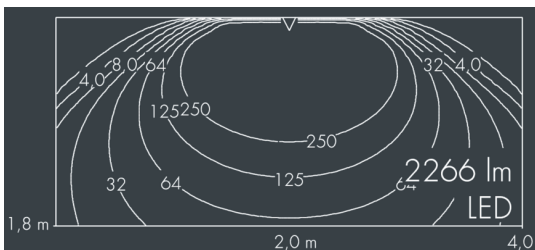

Ecoline

8 792 255 209

12 × 2,5 W, 2266 lm, 4000 K neutral white, 1-10V, wall washer 12° / 108°

L1 = 1262 mm, L2 = 1215 mm

Customized solutions and modifications are possible: Special RAL, DB or NCS colours as polyester powder coat, luminaires in 2700 K and other colour temperatures and versions for high ambient temperature.

Specification text

housing made of extruded aluminum and corrosion-resistant die-cast aluminum AlSi12, polyester powder coated by high-quality and UV-stabilized coating process, Colour: silver grey, all exterior parts are stainless steel, UV stabilised, impact-resistant polycarbonate cover with partial frosting for uniform light diffraction, silicon gasket, closure with 2 stainless steel screws, mounting flanges: 2 drilled holes Ø 6.5 mm, spacing L2, tilt range: 220°, cable gland: M20, connecting terminal: 5 pole, highly efficient optics made of transparent thermoplastic for precise lighting tasks, integral driver (1-10V), CRI > 80, max 2 SDCM, service life L90/B10 > 50.000 h, Beam angle (FWHM): 12° / 108°, luminous flux: 2266 lm, wattage: 30 W, delivered lumens 76 lm/W, protection type IP67, protection class I, impact resistance IK10, windage area 0,1 m², dimensions (L×H×W): 1262 × 58 × 54 mm, weight 3.6 kg

Specification

Wattage	30 W	Beam angle (FWHM)	12° / 108°
Delivered lumens	76 lm/W	Housing colour	silver grey
Light source	LED 4000 K	Power supply cable	Ø 6 – 10 mm
Color Rendering Index	CRI > 80	Protection type	IP67
Colour tolerance	max 2 SDCM	Protection class	I
Lifetime ta 25° C	L90/B10 > 50.000 h	Impact resistance	IK10
Control gear	1-10V	Windage area	0,1m ²
Input voltage AC	110 – 240 V	Dimensions	1262 × 58 × 54 mm
Input voltage DC	195 – 240 V	Weight	3,60 kg
Voltage protection	2 kV L/N 4 kV L/PE	Max. ambient temperature ta	40°
Luminaires per B16A / C16A	50 / 85		