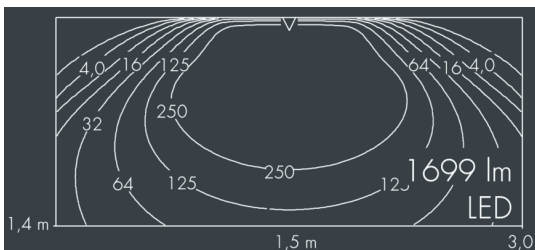

Ecoline

8 792 165 209

9 × 2,5 W, 1699 lm, 4000 K neutral white, 1-10V, wall washer 12° / 108°

L1 = 962 mm, L2 = 915 mm

Customized solutions and modifications are possible: Special RAL, DB or NCS colours as polyester powder coat, luminaires in 2700 K and other colour temperatures and versions for high ambient temperature.

Specification text

housing made of extruded aluminum and corrosion-resistant die-cast aluminum AlSi12, polyester powder coated by high-quality and UV-stabilized coating process, Colour: white RAL 9002, all exterior parts are stainless steel, UV stabilised, impact-resistant polycarbonate cover with partial frosting for uniform light diffraction, silicon gasket, closure with 2 stainless steel screws, mounting flanges: 2 drilled holes Ø 6.5 mm, spacing L2, tilt range: 220°, cable gland: M20, connecting terminal: 5 pole, highly efficient optics made of transparent thermoplastic for precise lighting tasks, integral driver (1-10V), CRI > 80, max 2 SDCM, service life L90/B10 > 50.000 h, Beam angle (FWHM): 12° / 108°, luminous flux: 1699 lm, wattage: 23 W, delivered lumens 76 lm/W, protection type IP67, protection class I, impact resistance IK10, windage area 0,1 m², dimensions (L×H×W): 962 × 58 × 54 mm, weight 3.1 kg

Specification

Wattage	23 W	Beam angle (FWHM)	12° / 108°
Delivered lumens	76 lm/W	Housing colour	white RAL 9002
Light source	LED 4000 K	Power supply cable	Ø 6 – 10 mm
Color Rendering Index	CRI > 80	Protection type	IP67
Colour tolerance	max 2 SDCM	Protection class	I
Lifetime ta 25° C	L90/B10 > 50.000 h	Impact resistance	IK10
Control gear	1-10V	Windage area	0,1 m ²
Input voltage AC	110 – 240 V	Dimensions	962 × 58 × 54 mm
Input voltage DC	195-	Weight	3,10 kg
Voltage protection	2 kV L/N 4 kV L/PE	Max. ambient temperature ta	40°
Luminaires per B16A / C16A	50 / 85		