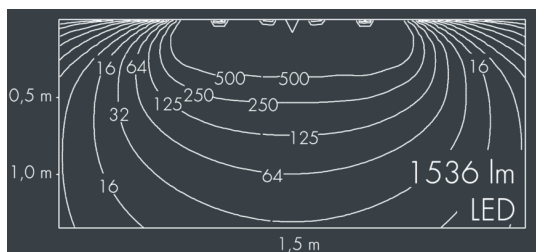

## Ecoline Mini modular system luminaire, middle

8 769 345 209

1,5 × 1,8 W, 1 536 lm, 4000 K neutral white, 1-10V, wall washer 20° / 88°

L1 = 1 507 mm

Customized solutions and modifications are possible: Special RAL, DB or NCS colours as polyester powder coat, luminaires in 2700 K and other colour temperatures and versions for high ambient temperature.

### Specification text

housing made of extruded aluminum and corrosion-resistant die-cast aluminum AlSi12, polyester powder coated by high-quality and UV-stabilized coating process, Colour: black RAL 7021, all exterior parts are stainless steel, polycarbonate cover, with partial frosting for uniform light diffraction, silicon gasket, with connection coupling and 5-pin connector on left and right, tilt range: 220°, connecting terminal: 5 pole, highly efficient optics made of transparent thermoplastic for precise lighting tasks, integral driver (dimnable 1-10V), CRI > 80, max 2 SDCM, service life L90/B10 > 50.000 h, Beam angle (FWHM): 20° / 88°, luminous flux: 1 536 lm, wattage: 26 W, delivered lumens 59 lm/W, protection type IP65, protection class I, impact resistance IK10, windage area 0,059 m<sup>2</sup>, dimensions (L×H×W): 1 507 × 43 × 40 mm, weight 3 kg

### Specification

Wattage	26 W	Beam angle (FWHM)	20° / 88°
Delivered lumens	59 lm/W	Housing colour	black RAL 7021
Light source	LED 4000 K	Power supply cable	Ø 5 – 9 mm
Color Rendering Index	CRI > 80	Protection type	IP65
Colour tolerance	max 2 SDCM	Protection class	I
Lifetime ta 25° C	L90/B10 > 50.000 h	Impact resistance	IK10
Control gear	1-10V	Windage area	0,059m <sup>2</sup>
Input voltage AC	220 – 240 V	Dimensions	1 507 × 43 × 40 mm
Input voltage DC	195 – 240 V	Weight	3,00 kg
Voltage protection	2 kV L/N   4 kV L/PE	Max. ambient temperature ta	50°
Luminaires per B16A / C16A	50 / 85		